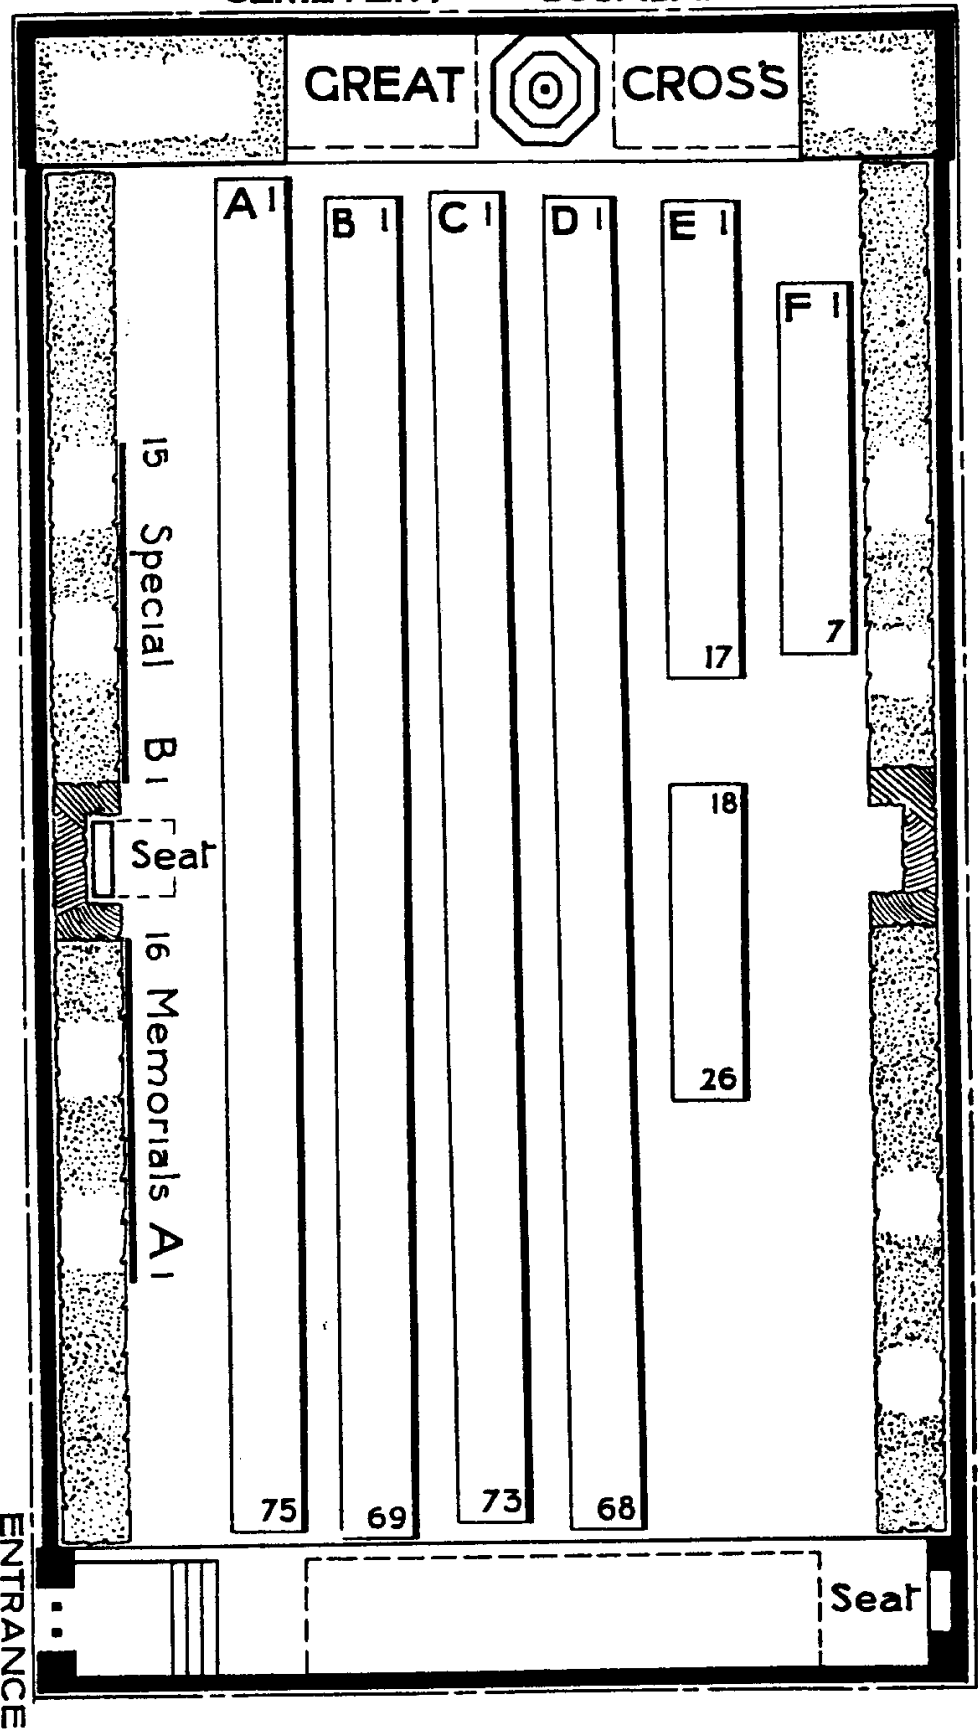

ST. MARTIN-SUR-COJEUL  
1/2 MILE

ROAD

CROISILLES  
2 1/2 MILES

CEMETERY BOUNDARY

10 0 70  
SCALE OF FEET

COJEUL BRITISH CEMETERY, ST. MARTIN-SUR-COJEUL.