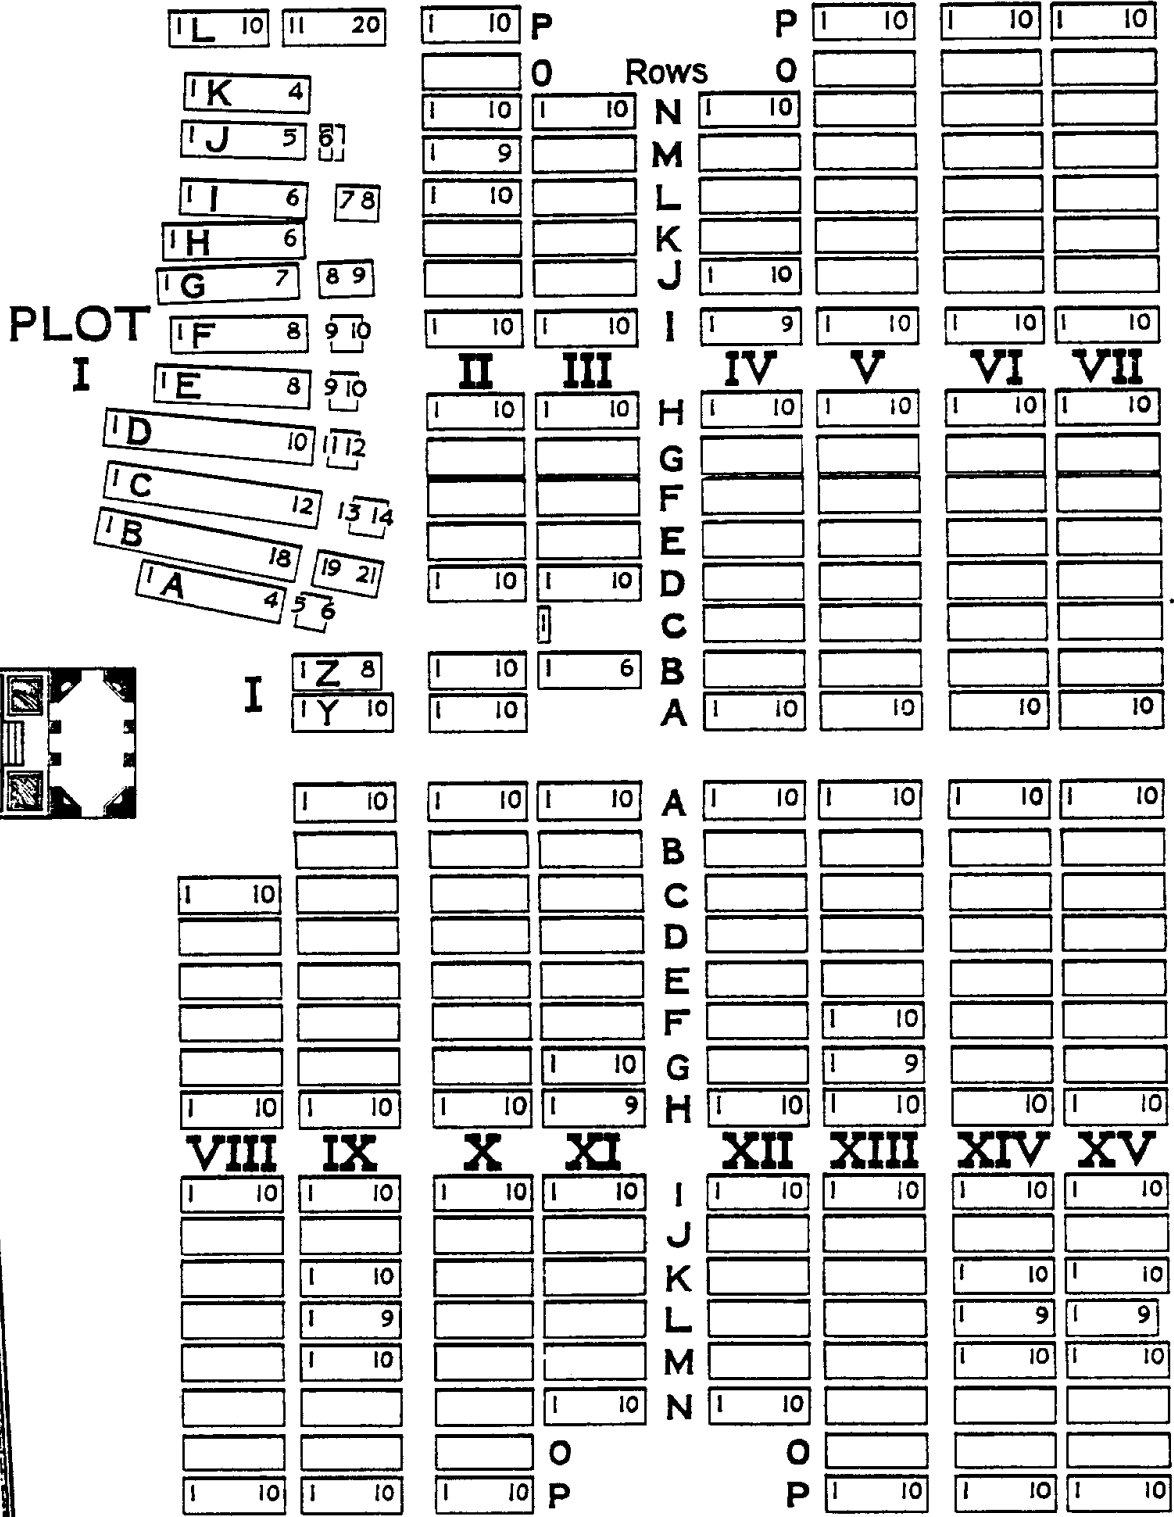

FROM MONTAUBAN  
STATION 1/4 MILES

GREAT CROSS

R  
O  
A  
D

Special Memorials

TO GUILLEMONT  
3/4 MILE

WAR STONE

CEMETERY BOUNDARY

10 0

100

200

SCALE OF

FEET

GUILLEMONT ROAD CEMETERY