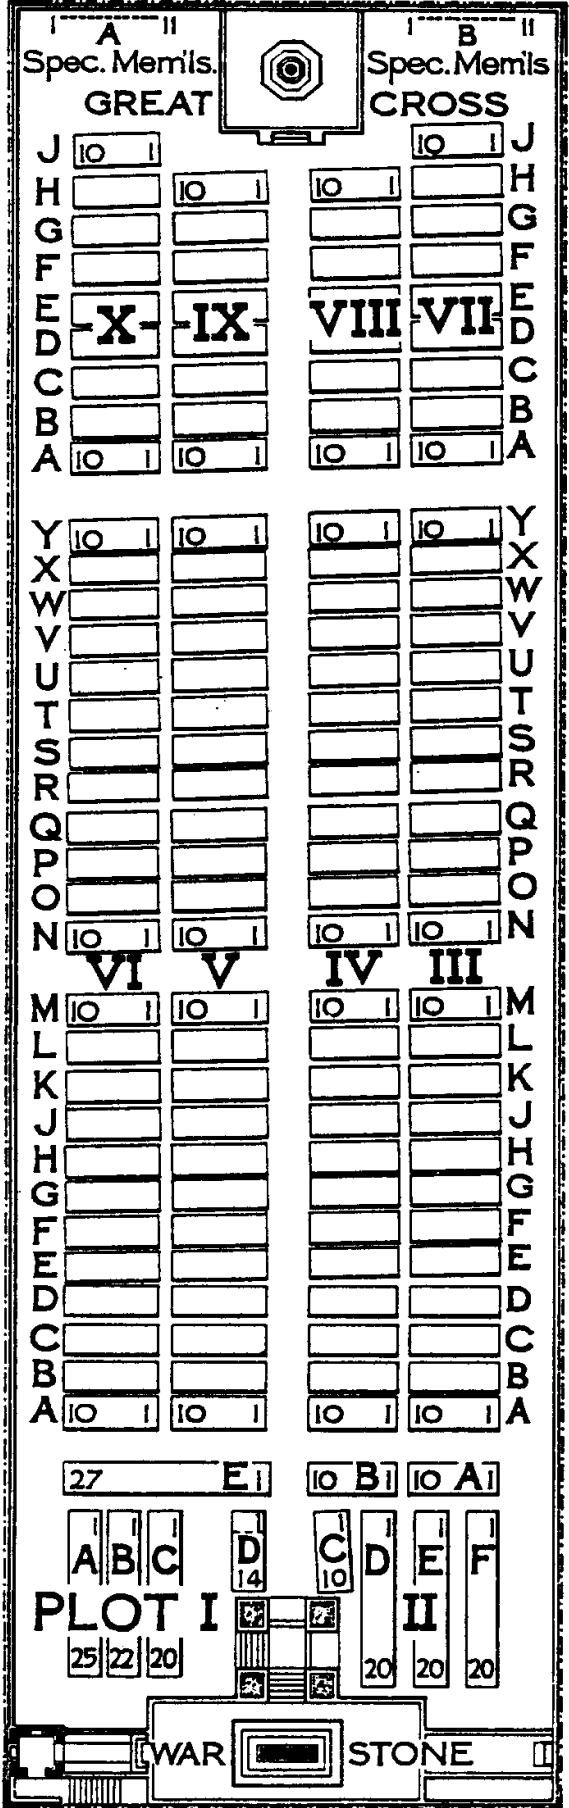

CEMETERY BOUNDARY

ENTRANCE

TO BEAUCOURT-ROAD 236 YDS. 1/3 MILES.

TO HAMEL STA. 3 MILES.

TO OVILLERS-LA-BOISSELLE 4 MILES.

ALBERT STA.

10 0 50 100

SCALE OF FEET