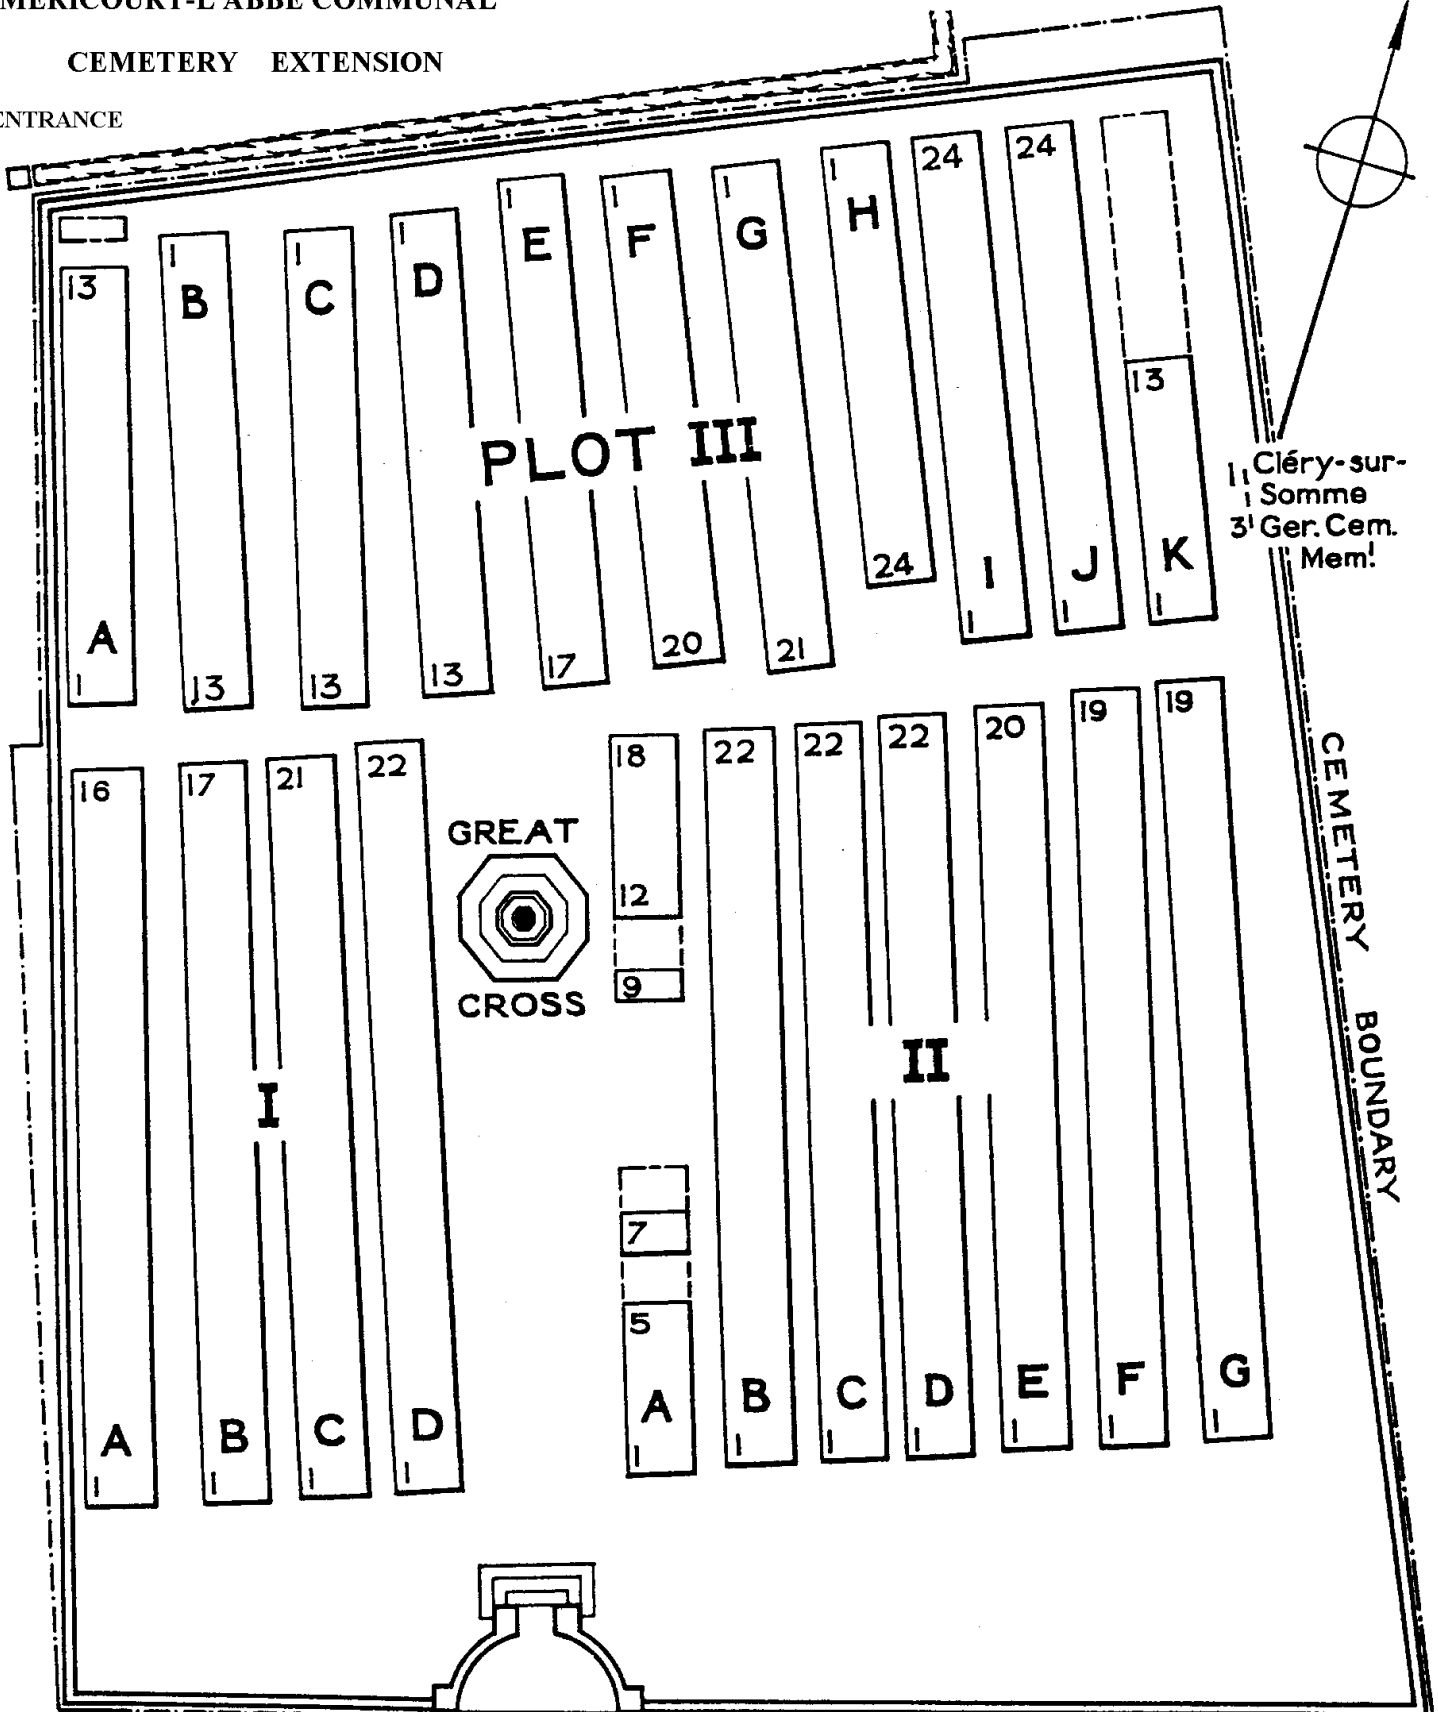

MERICOURT-L'ABBE COMMUNAL

CEMETERY EXTENSION

ENTRANCE

Cléry-sur-Somme
3^e Ger. Cem. Mem!

CEMETERY BOUNDARY

ENTRANCE

TO MERICOURT RIBEMONT STATION
600 YARDS - TO ALBERT STATION
6.75 MILES

FROM CORBIE
STATION 5 1/4 MILES