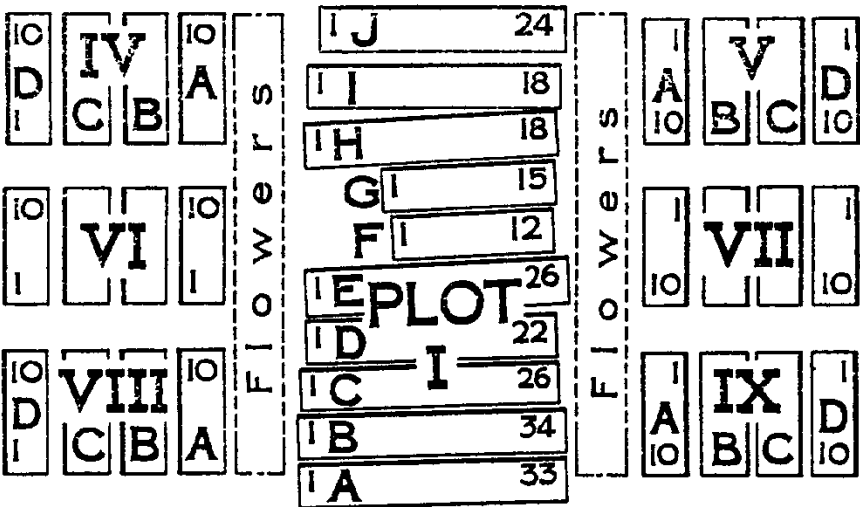

Divion Road Cem. No 1. Memorial

ENTRANCE

TO BEAUCOURT-HAMEL STA. 2 MILES

TO ROAD 350 YARDS AND TO THIEPVAL 3/4 MILES

SCALE OF FEET

0 50 100 130

MILL ROAD CEMETERY, THIEPVAL.