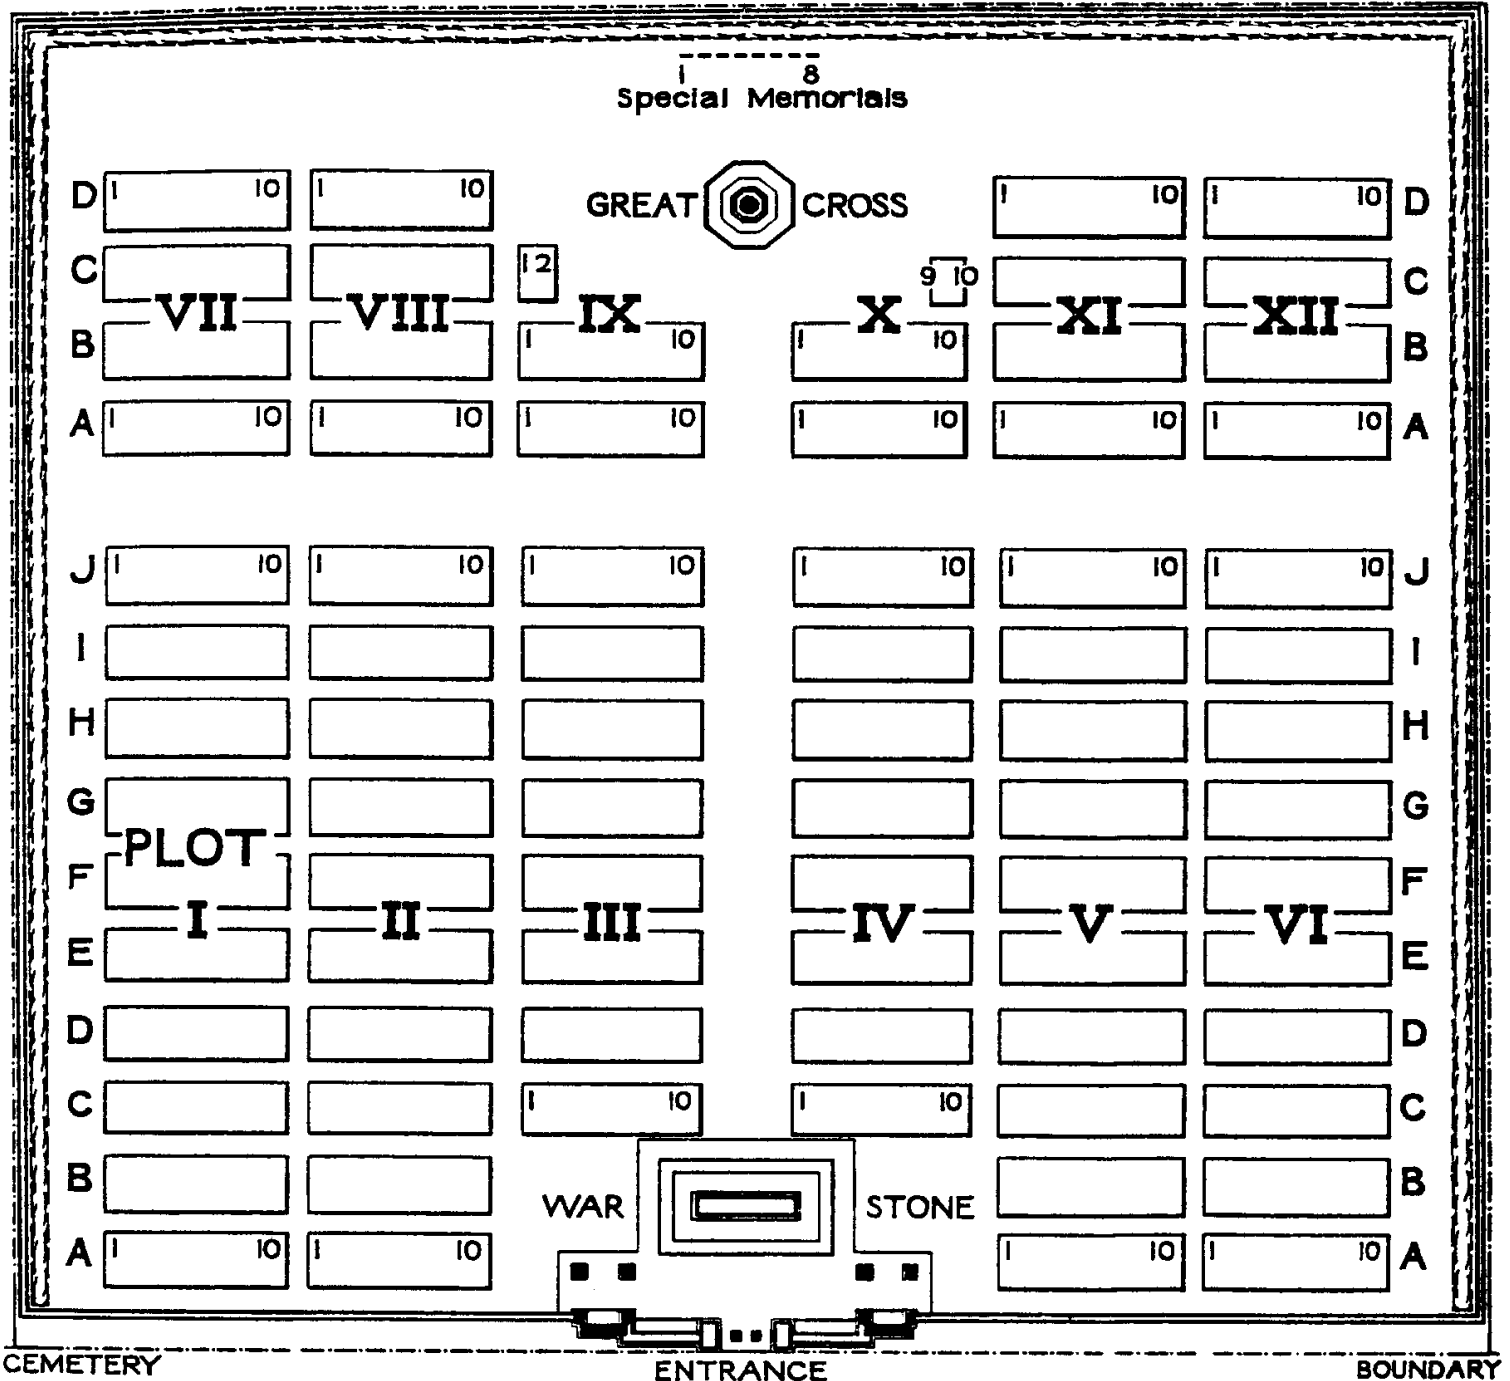

1 8
Special Memorials

FROM PERONNE STATION
7 1/4 MILES

R O A D

TO BAPAUME STATION
6 7/8 MILES

SALLY-SAILLISEL BRITISH CEMETERY