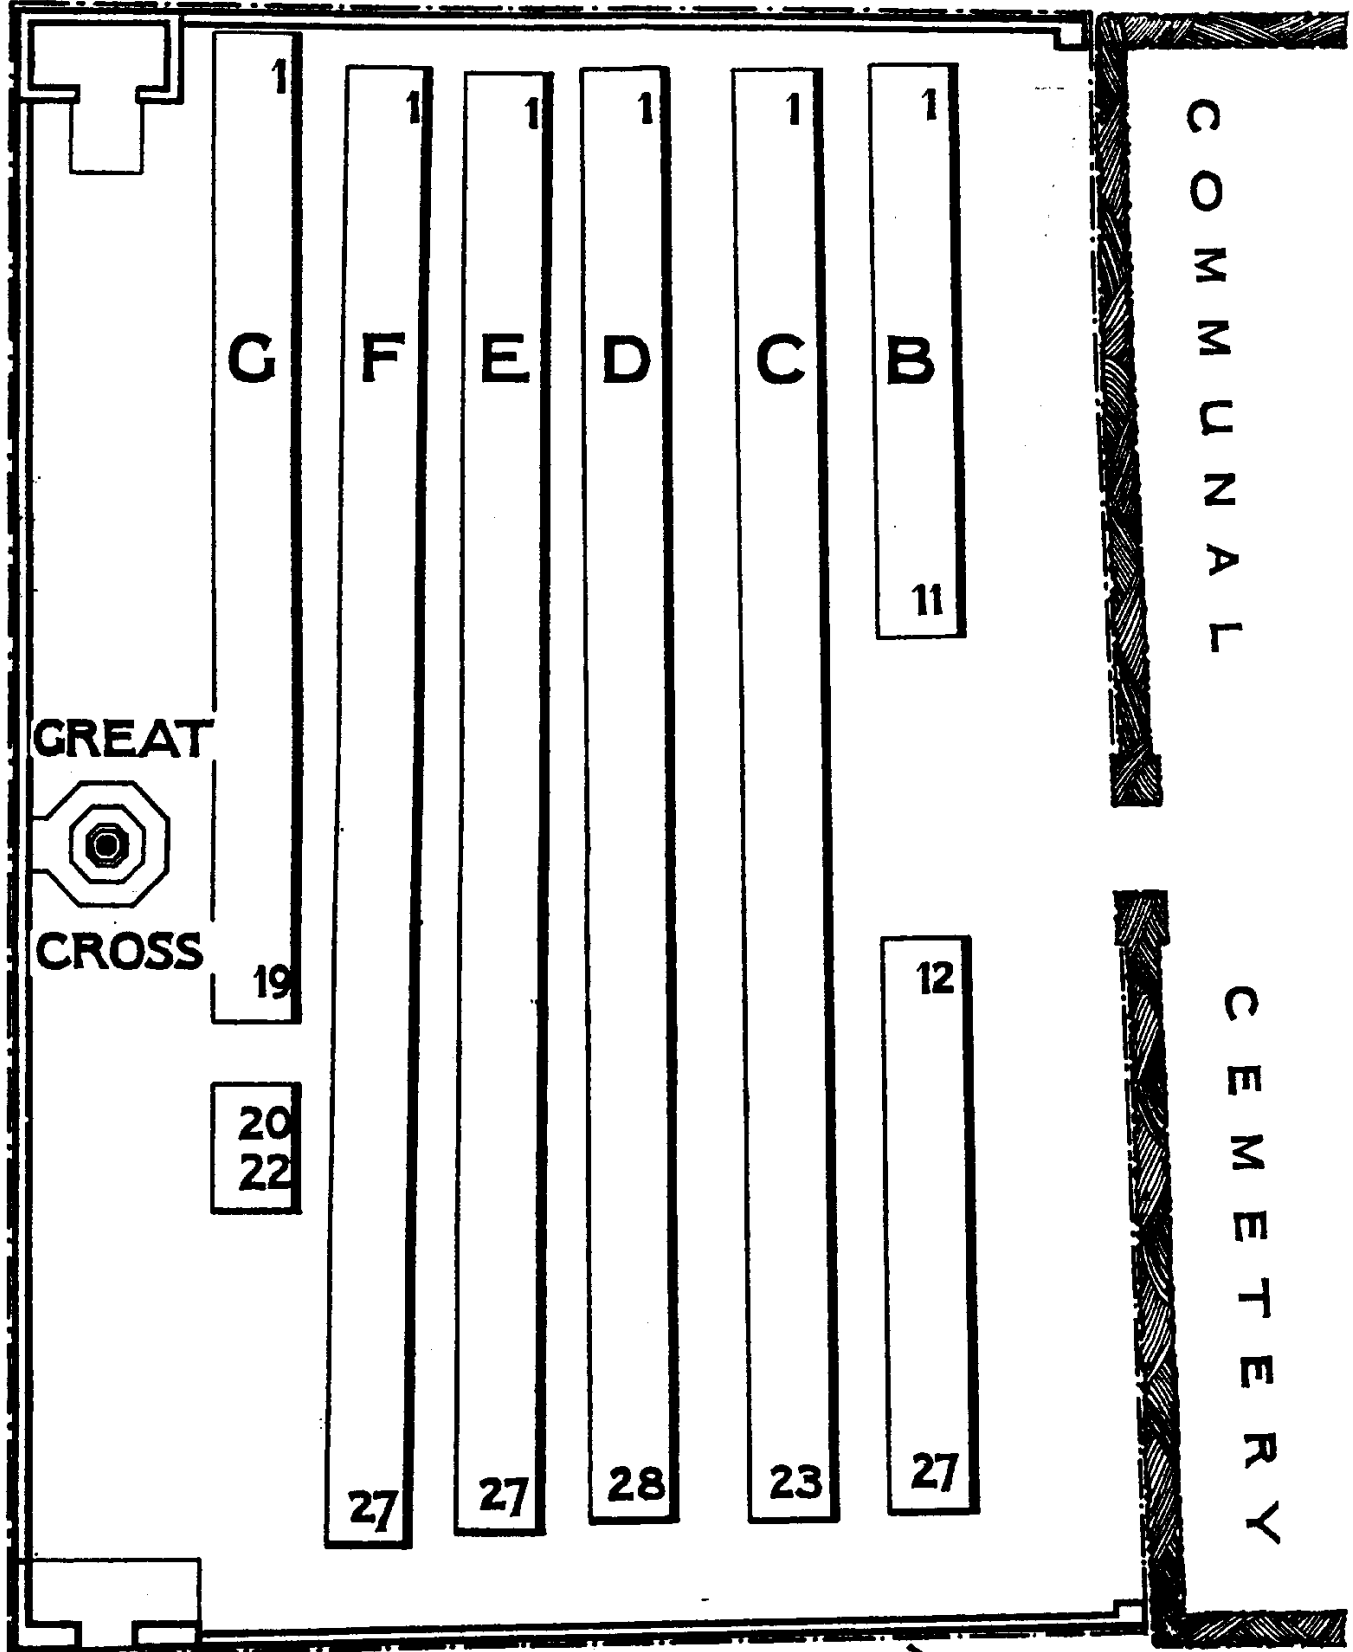

CEMETERY

BOUNDARY

GREAT

CROSS

19

20
22

27

27

28

23

27

COMMUNAL

CEMETERY

ENTRANCE

400 YARDS TO SUZANNE.
ALBERT 8 MILES.

ROAD