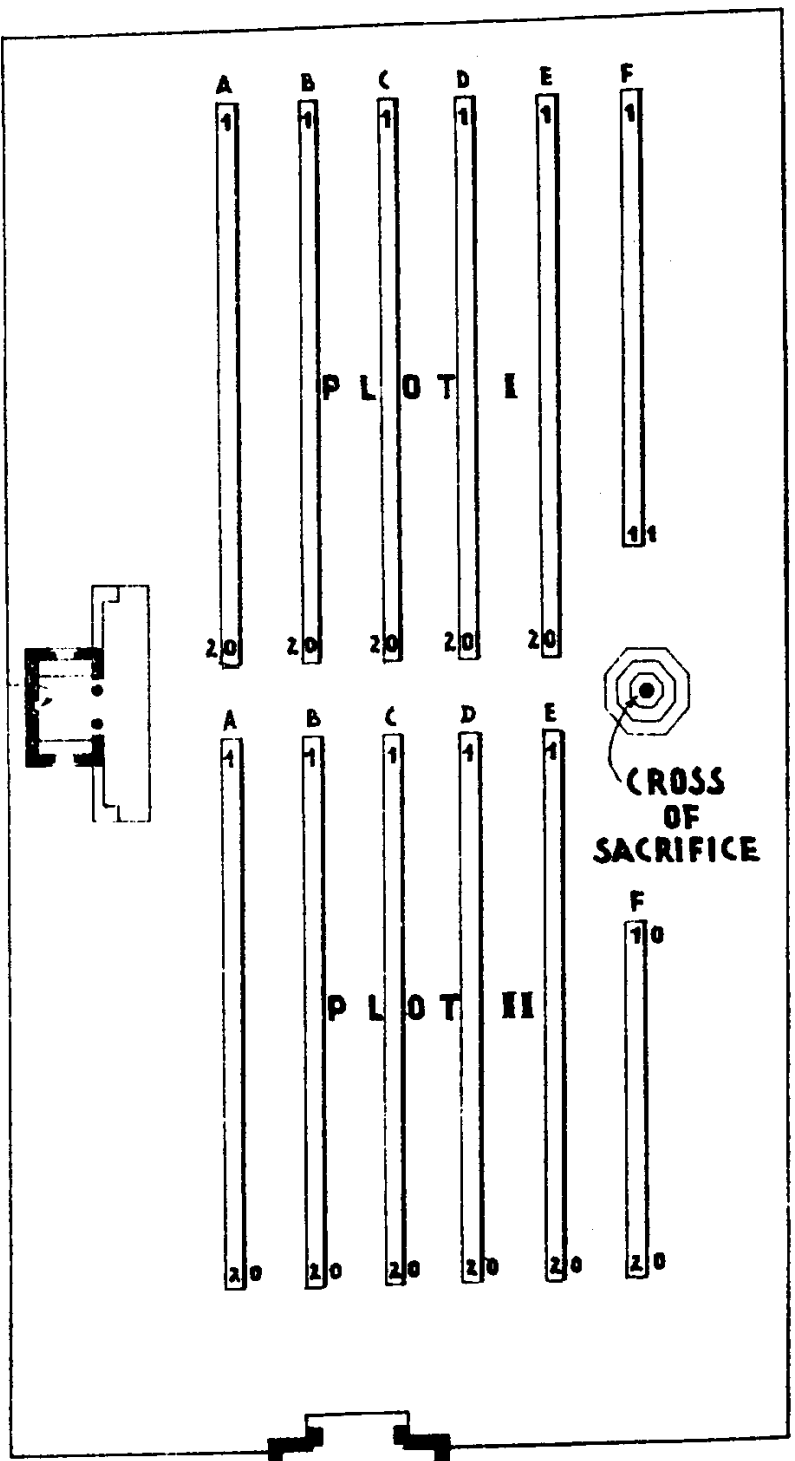

N

REGISTER BOX

CROSS OF SACRIFICE

← 44.5 KMS TO HASSELT

16.5 KMS TO EINDHOVEN →

# V A L K E N S W A A R D W A R C E M E T E R Y