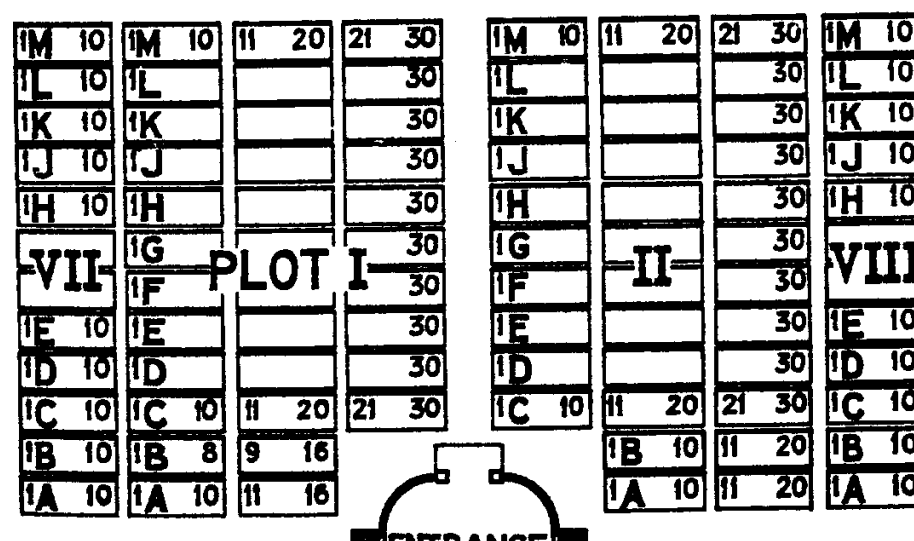

Fliers 3 Memorial

Special 1

ENTRANCE

FROM FLERS 1 MILE TO BAPAUME STATION 3 3/4 MILES  
FROM COMBLES STATION 5 1/2 MILES TRACK CEMETERY BOUNDARY

A. I. F. BURIAL GROUND GRASS LANE FLERS