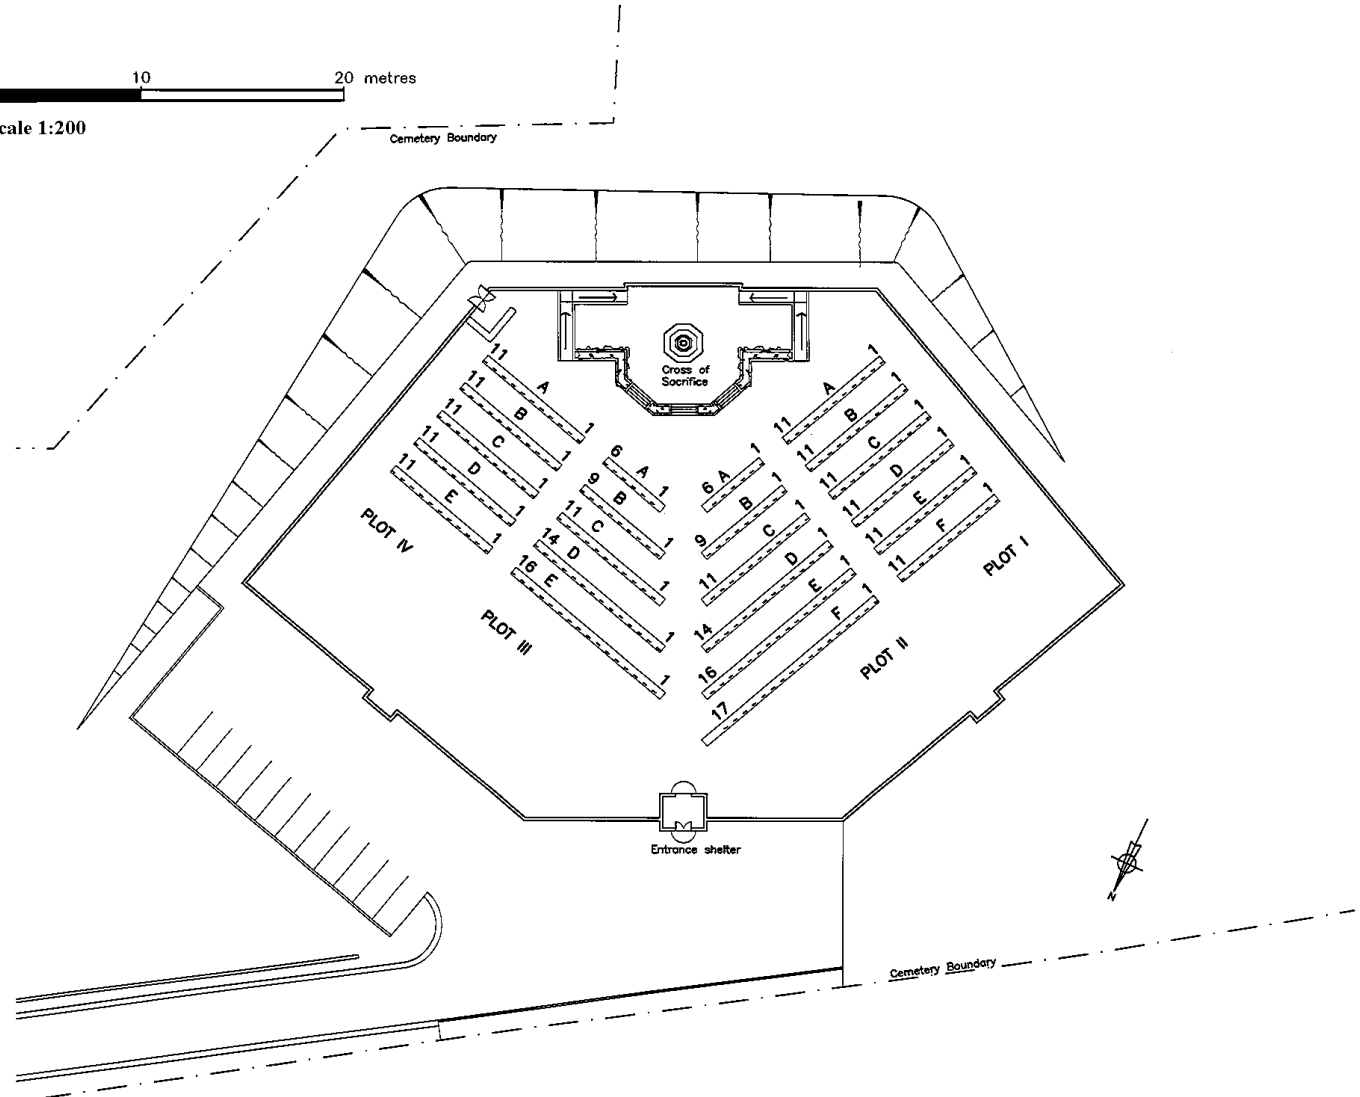

Scale 1:200

FROMELLES (PHEASANT WOOD) MILITARY CEMETERY