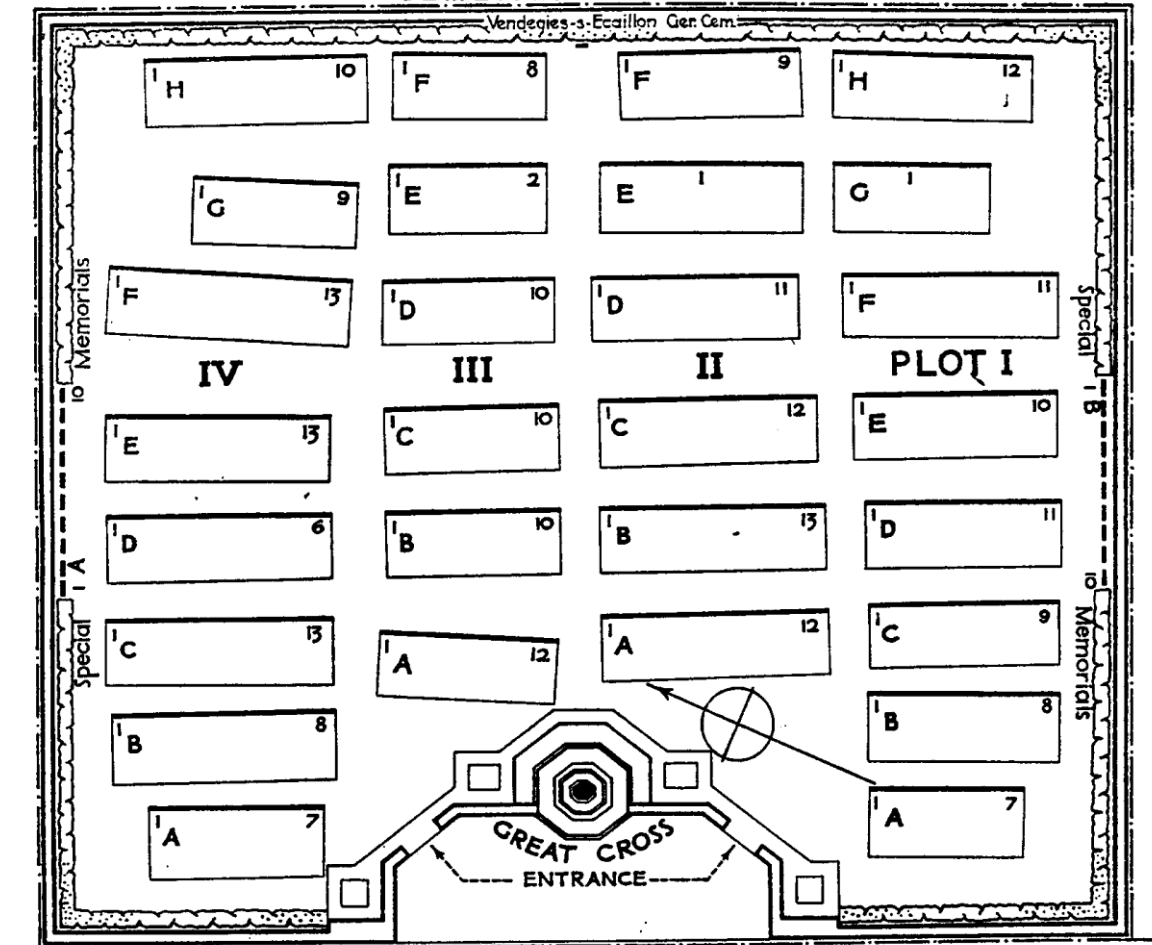

CEMETERY BOUNDARY

Vendegies - s. Escaillon Gen. Cem.

FOOTPATH

FROM IVUY $1\frac{3}{4}$ MILES ROAD TO RIEUX $\frac{3}{4}$ MILE
 SCALE OF FEET

WELLINGTON CEMETERY, RIEUX-EN-CAMBRESIS.