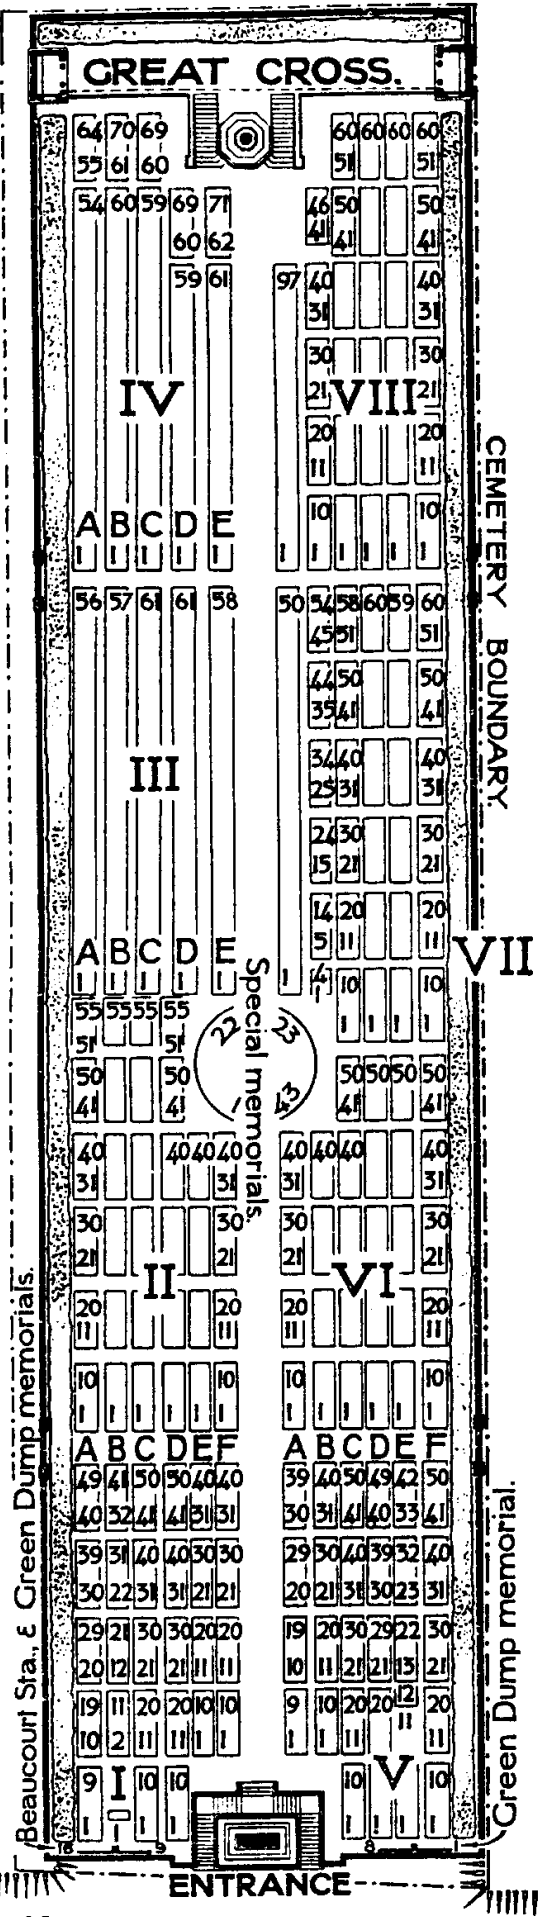

**GREAT CROSS.**

CEMETERY BOUNDARY

Beaucourt Sta., & Green Dump memorials.

Green Dump memorial.

ENTRANCE

4 1/2 MILES FROM ALBERT. 3/4 MILE TO BEAUCOURT-HAMEL STA.

10 0 50 100 150

SCALE OF FEET.