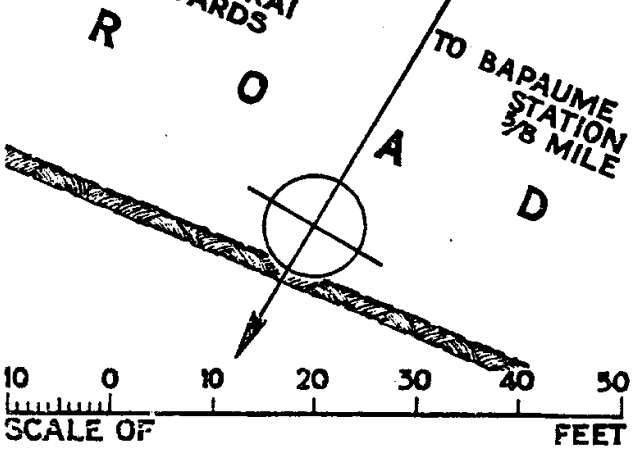

TO BAPAUME - PERONNE
ROAD 400 YARDS

FROM BAPAUME-CAMBRAI
ROAD 400 YARDS

TO BAPAUME
STATION
3/8 MILE

BAPAUME AUSTRALIAN
CEMETERY.