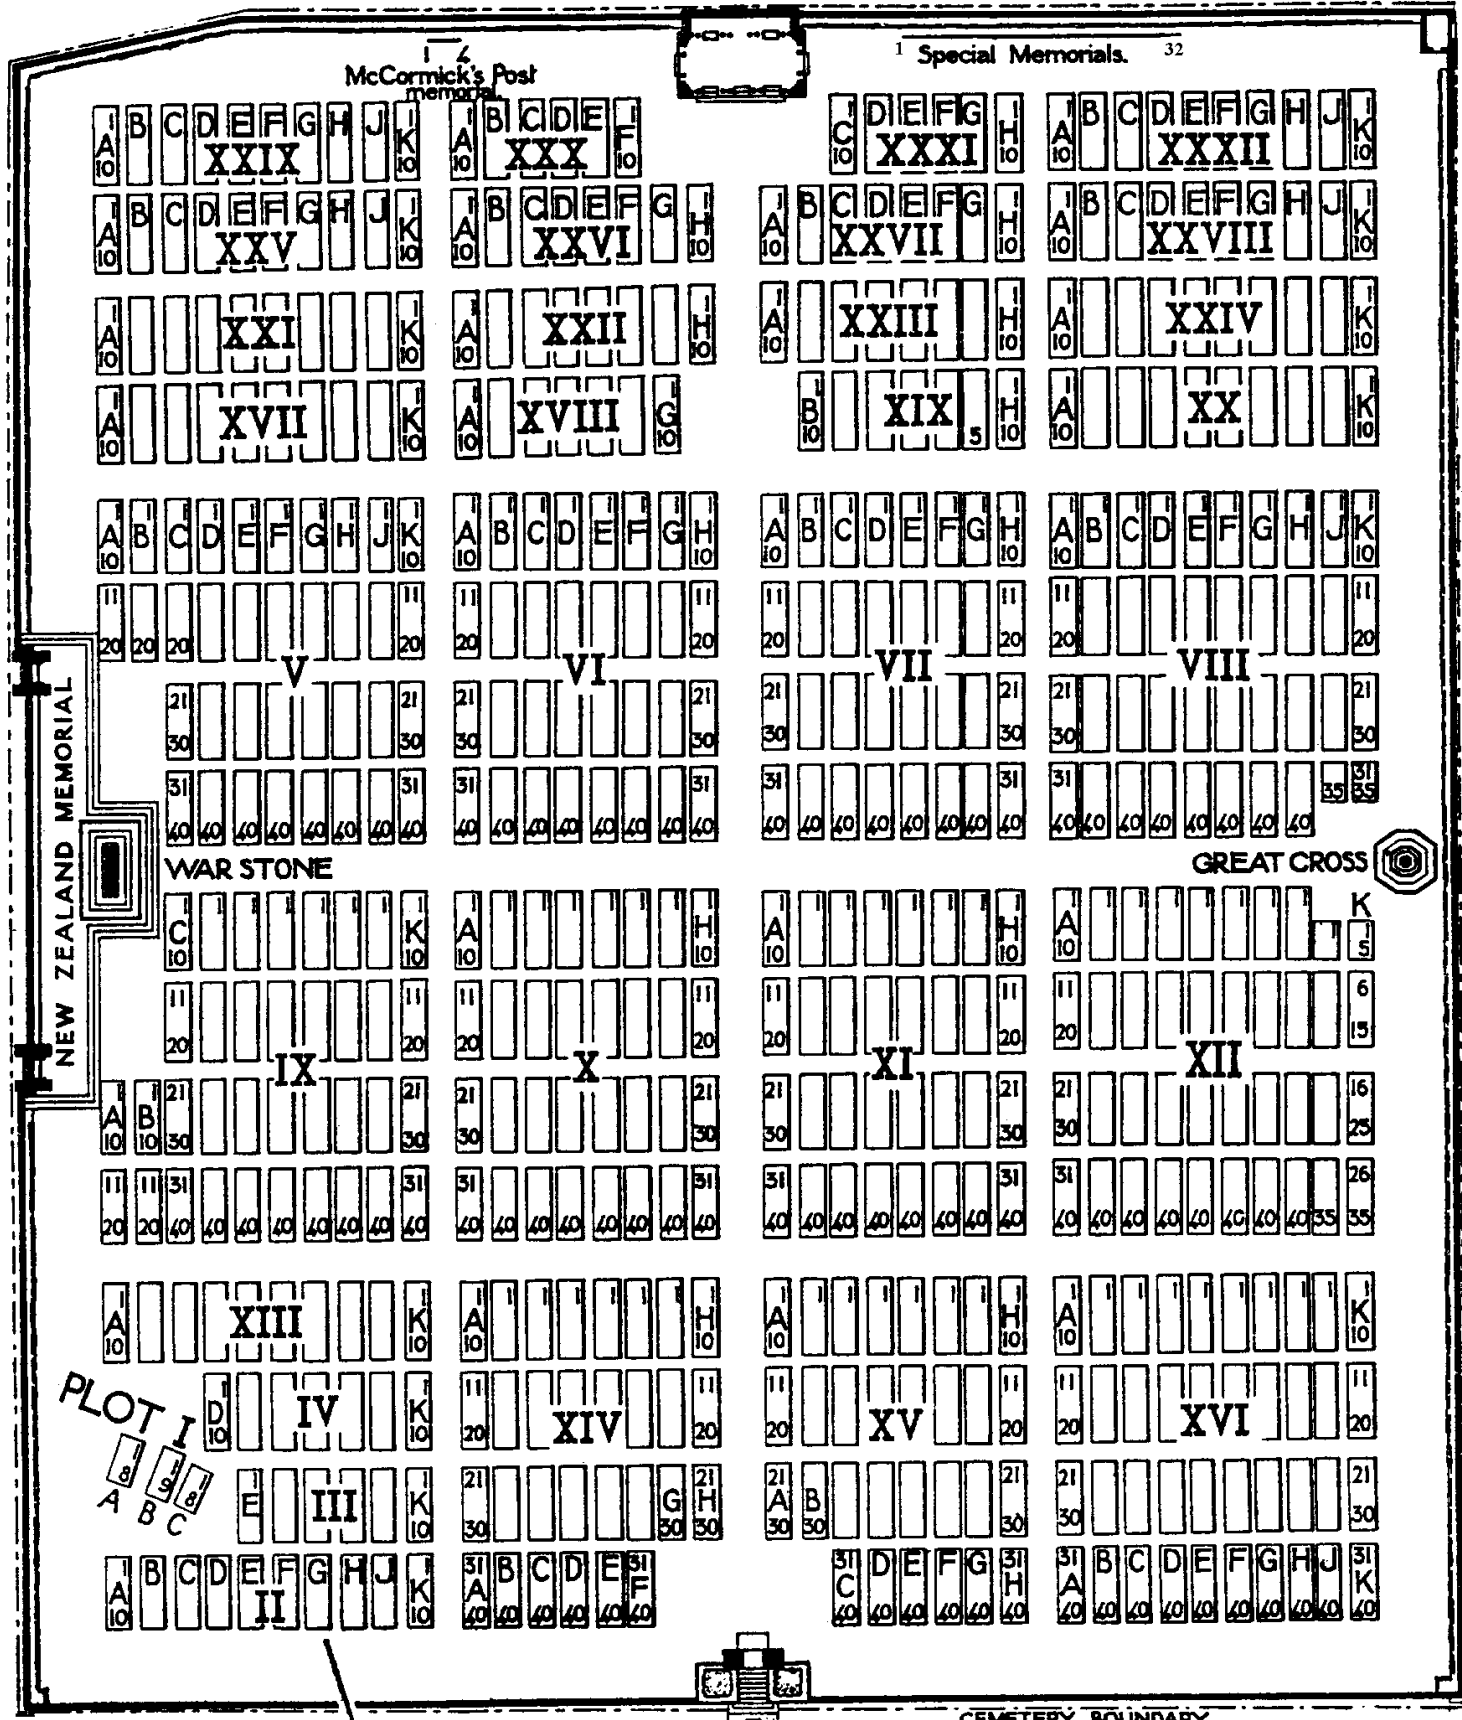

McCormick's Post
memorial

Special Memorials. 32

FROM LONGUEVAL 3/4 MILE

TO BAZENTIN-LE-GRAND 3/4 MILE.

R O A D

CATERPILLAR VALLEY CEMETERY, LONGUEVAL.