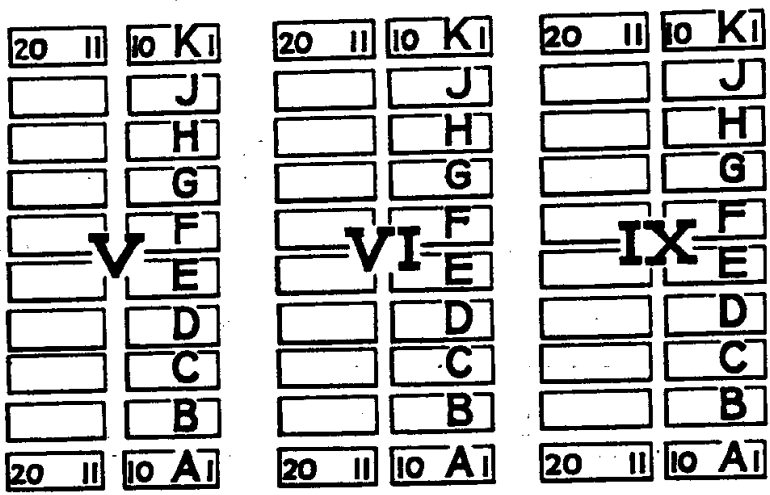

CEMETERY BOUNDARY

15 Special Mem's GREAT CROSS 13 Crucifix Cem., Loos, Meml

WAR STONE

ENTRANCE

TO VERMELLES STATION 3/4 MILES
TO BETHUNE 8 MILES

TO LENS STATION 3 3/4 MILES

DUD CORNER CEMETERY, LOOS.