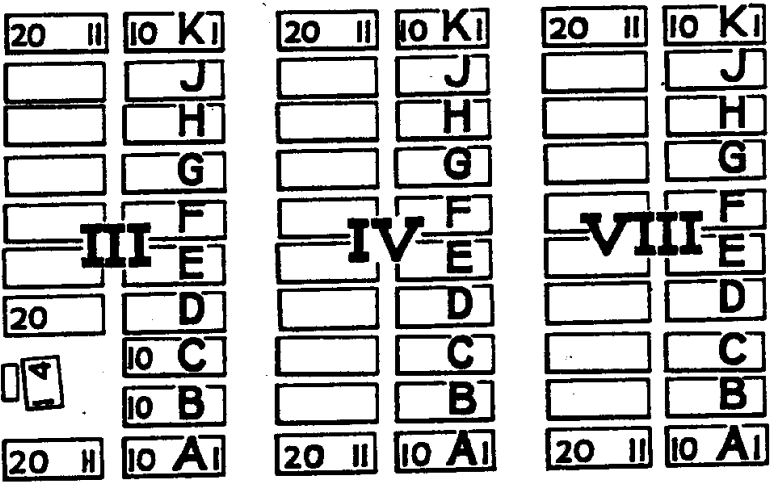

CEMETERY BOUNDARY

15 Special Mem's GREAT CROSS 13 Crucifix Cem., Loos, Meml

WAR STONE

ENTRANCE

TO VERMELLES STATION 3/4 MILES
TO BETHUNE 8 MILES

TO LENS STATION 3 3/4 MILES

DUD CORNER CEMETERY, LOOS.