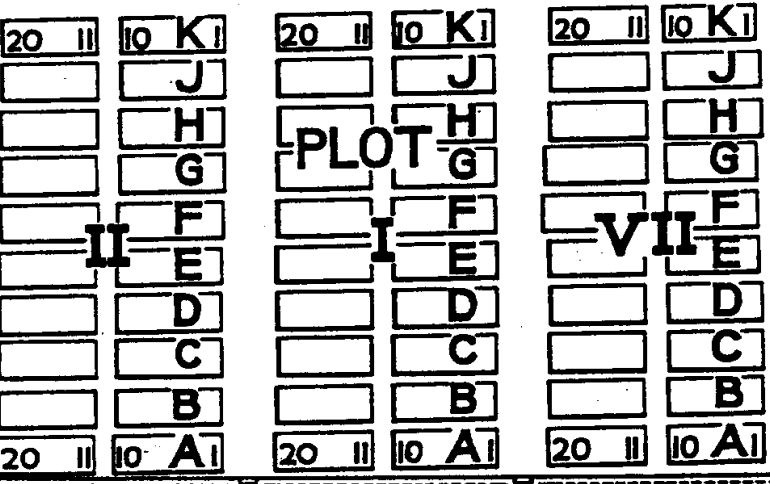

CEMETERY BOUNDARY

15 Special Mem's GREAT CROSS 13 Crucifix Cem., Loos, Meml

WAR STONE

ENTRANCE

TO VERMELLES STATION 3/4 MILES
TO BETHUNE 8 MILES

TO LENS STATION 3 3/4 MILES

DUD CORNER CEMETERY, LOOS.