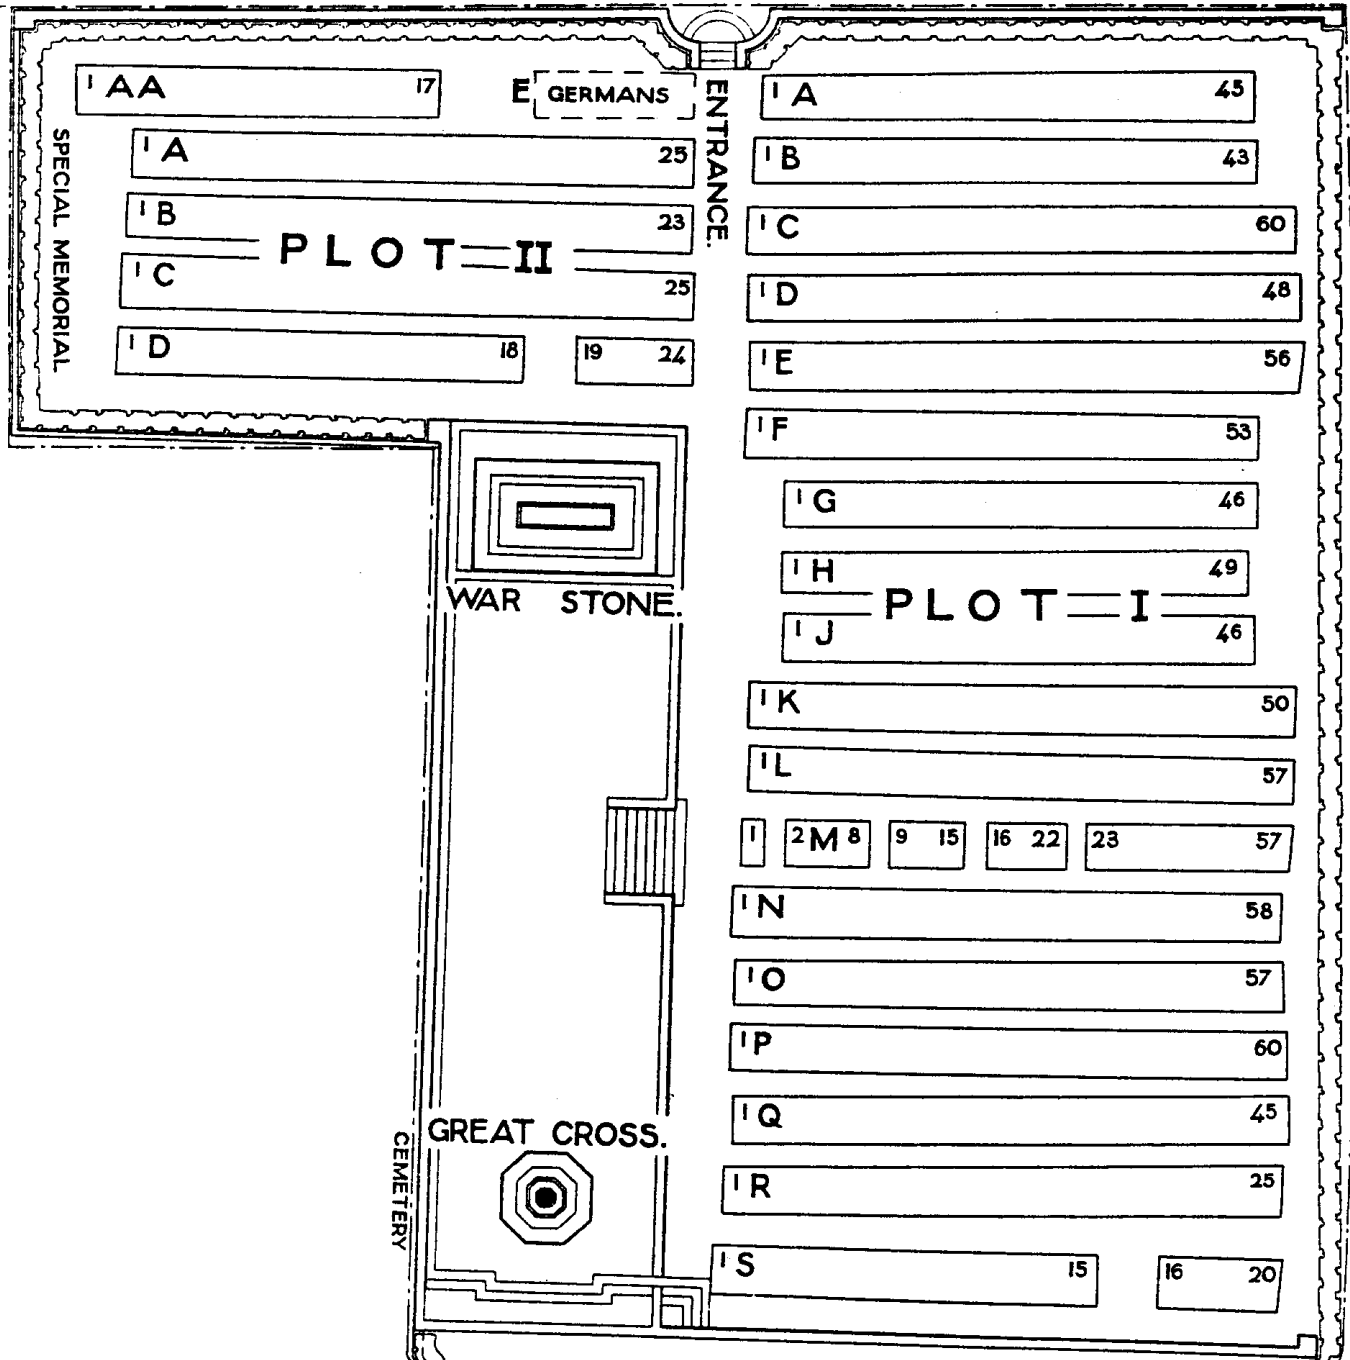

L A N E

TO GODEWAERSVELDE STA. $\frac{3}{8}$ MILES.

D
A

GODEWAERSVELDE BRITISH CEMETERY.