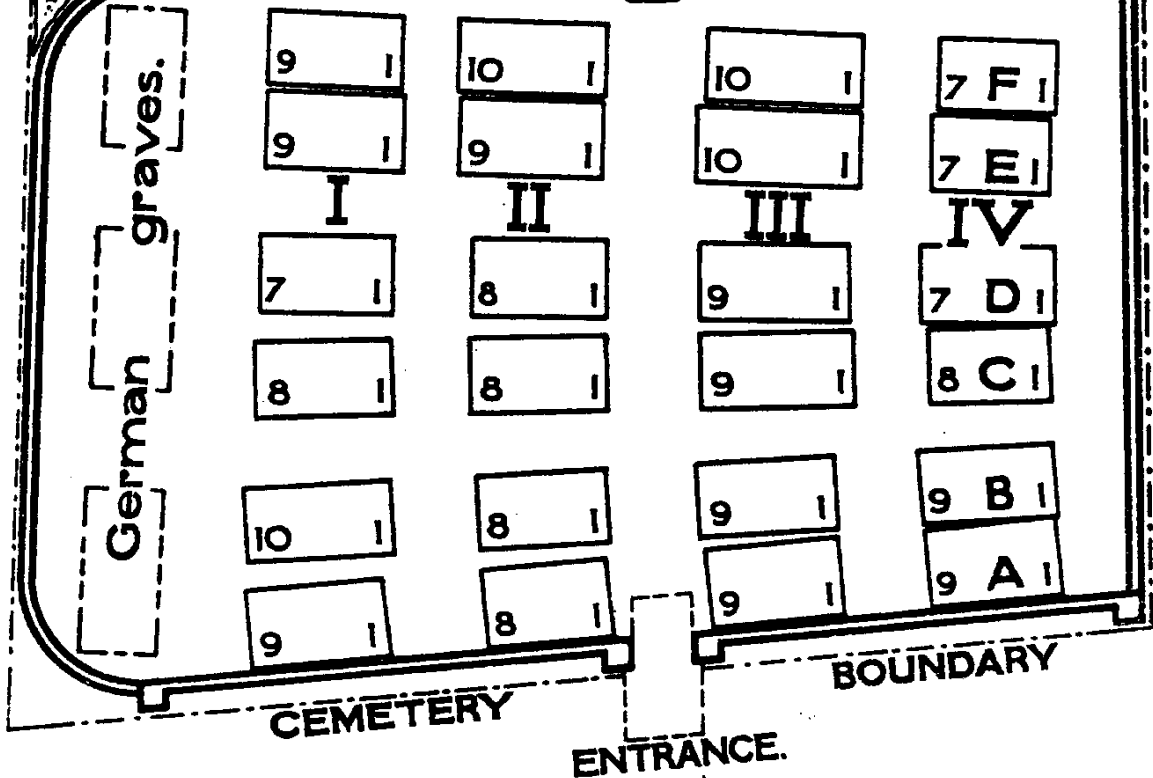

GREAT  CROSS

FROM GOMIECOURT. TO ERVILLERS
 ACHIET-LE-GRAND STA., 1³/₄ MILES. 1¹/₄ MILES.
 ROAD

GOMIECOURT SOUTH CEMETERY.