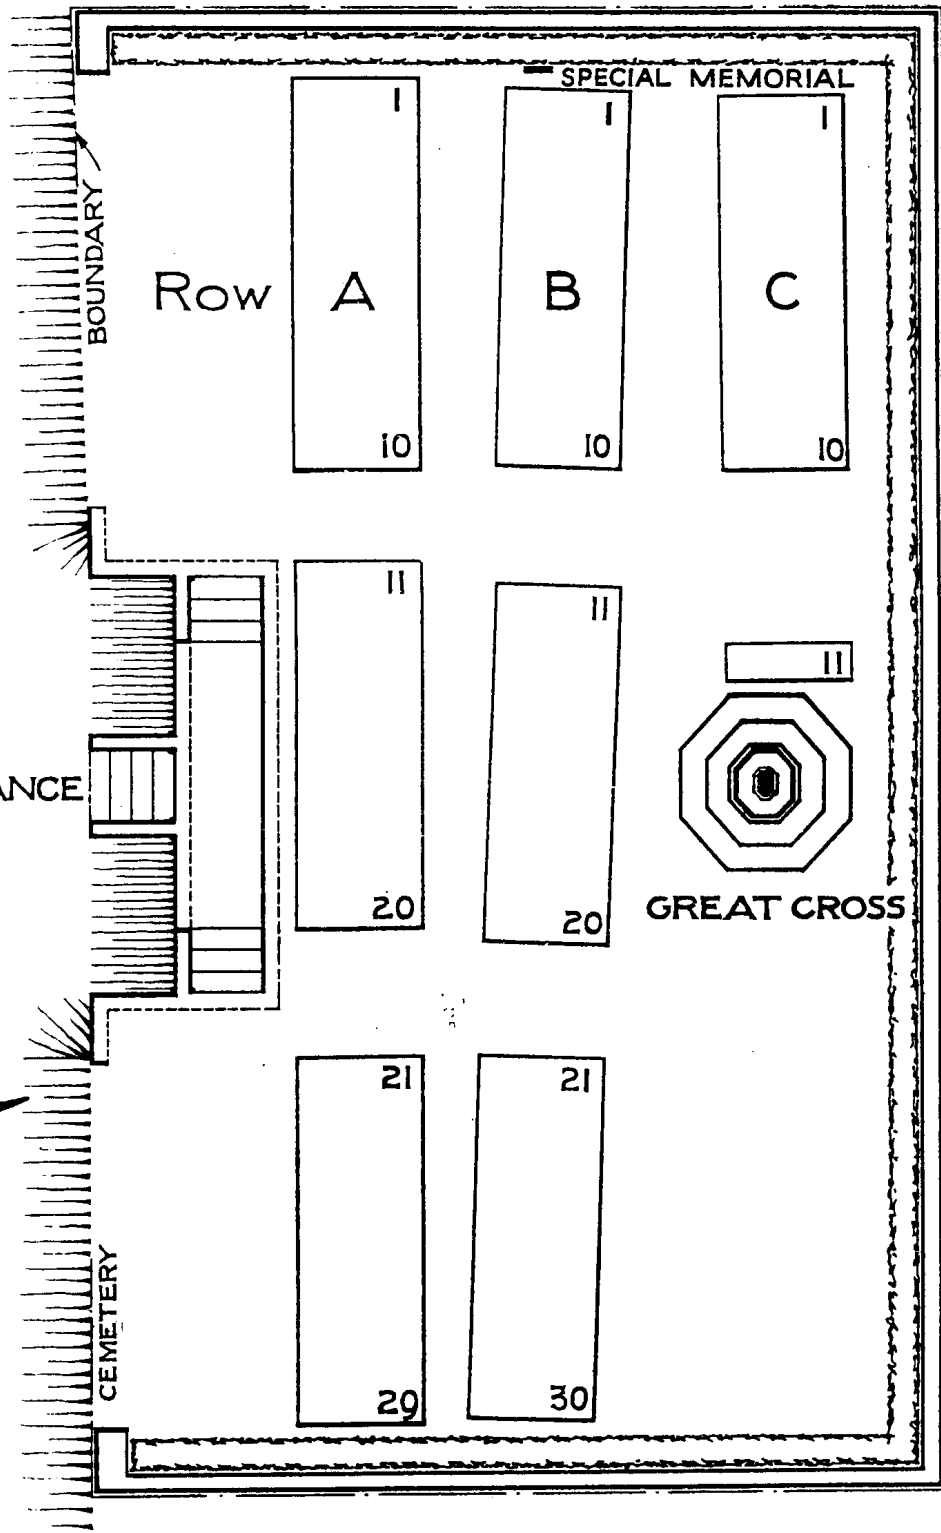

RIENCOURT - LES - BAPAUME  
750 YARDS

BAPAUME 2 1/2 MILES

R O A D

VILLERS - AU - FLOS

10 0 30  
SCALE OF FEET

MANCHESTER CEMETERY, RIENCOURT-LES-BAPAUME.