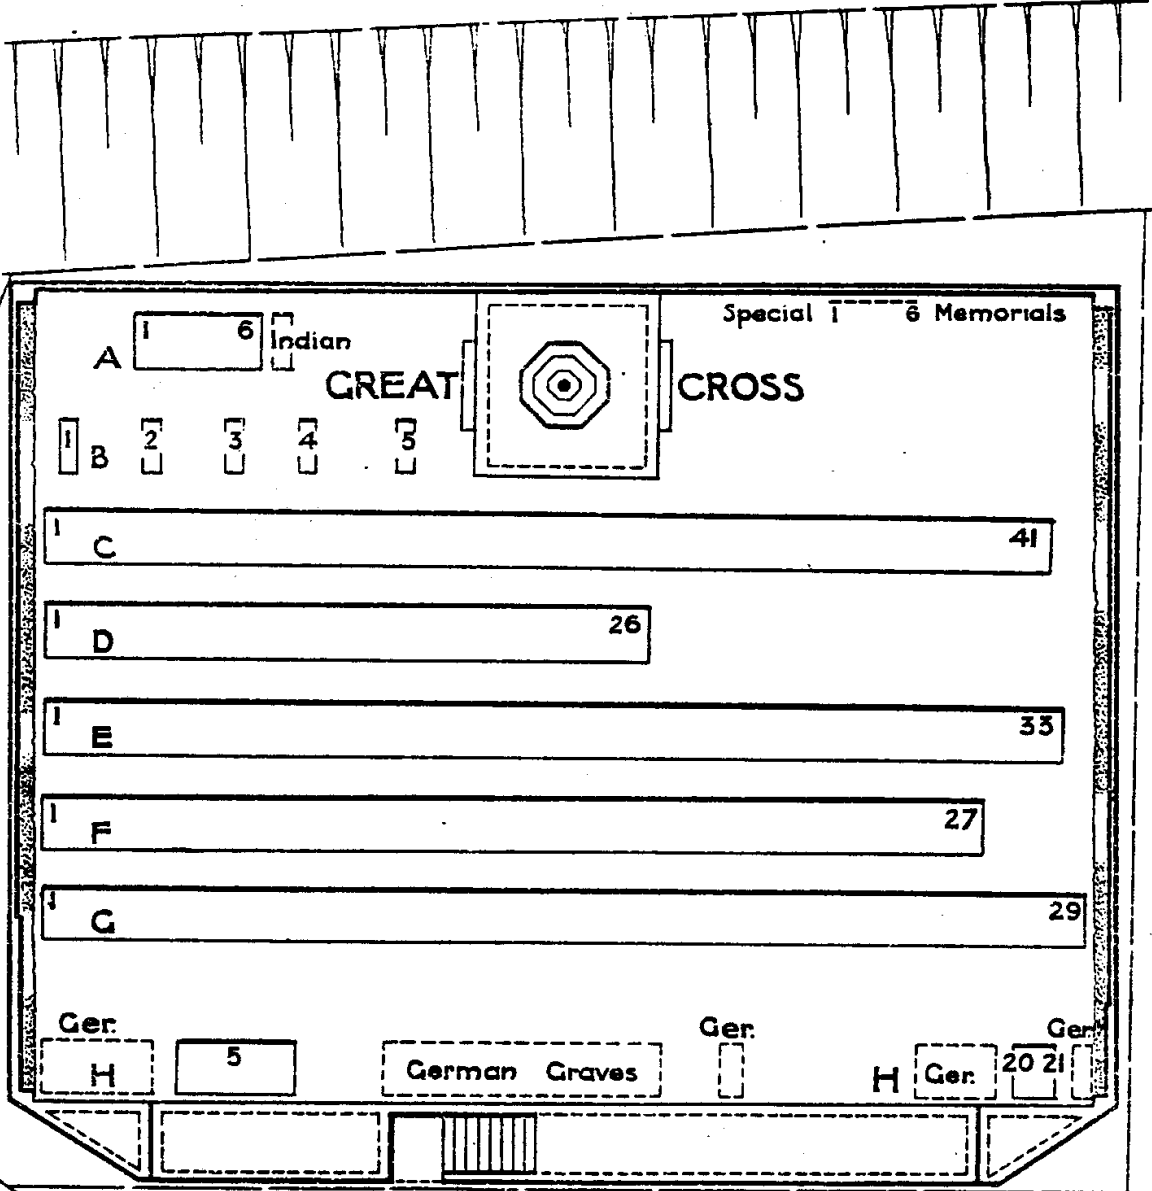

ALBERT RAILWAY ST. LEGER

110 YARDS TO ROAD

ROAD

TO ST. LEGER
400 YARDS

10 0 70
SCALE OF FEET

ST. LEGER BRITISH CEMETERY.