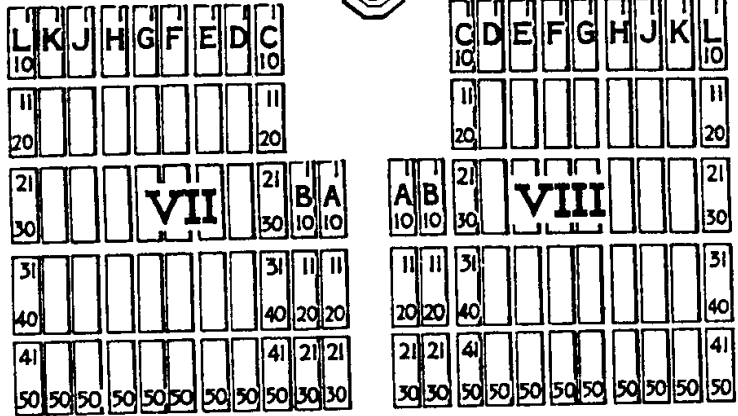

# GREAT CROSS

Hexham Road 15 - 1 Cem. Memorial

Special Memorials 55

CEMETERY      ENTRANCE      BOUNDARY

WARLENCOURT BRITISH CEMETERY