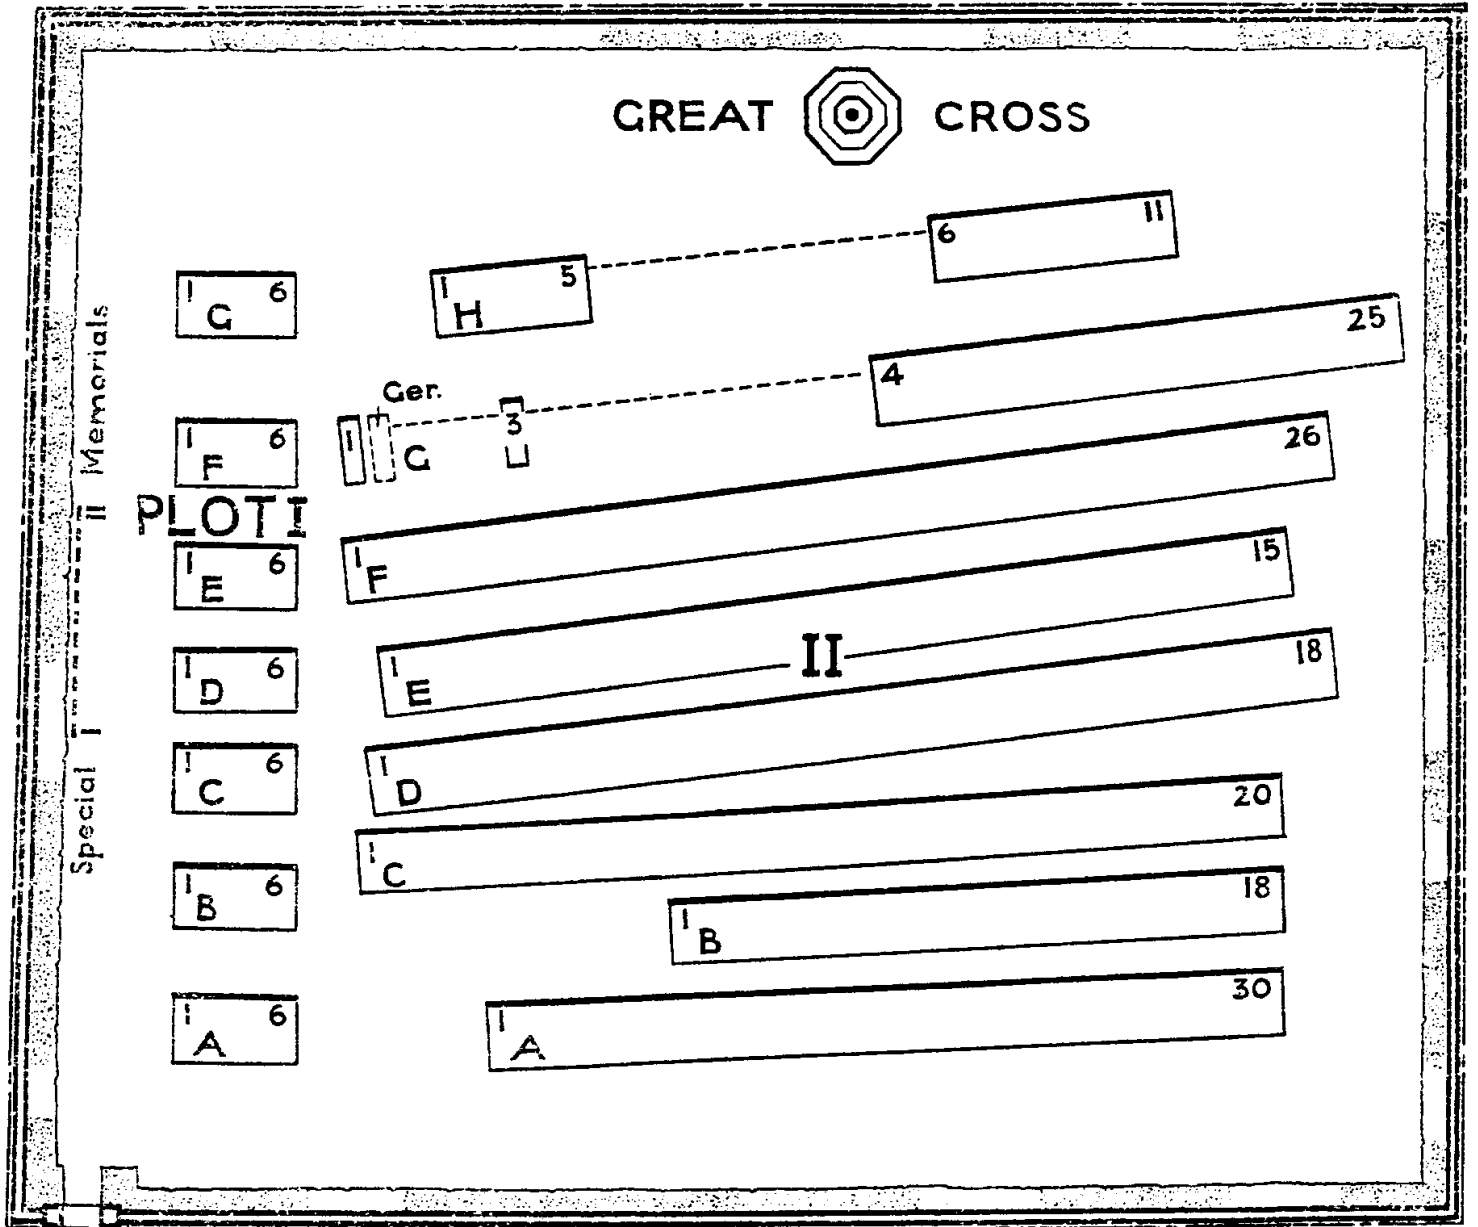

CEMETERY BOUNDARY

GREAT  CROSS

Special I
Special II Memorials

PLOT I

II

Cer.

ENTRANCE
42 YDS.

10 0
SCALE OF

90
FEET

FROM NEUVILLE-ST VAAST
1 3/4 MILES

TRACK
ZOUAVE VALLEY CEMETERY, SOUCHEZ

TO SOUCHEZ
1 1/4 MILES