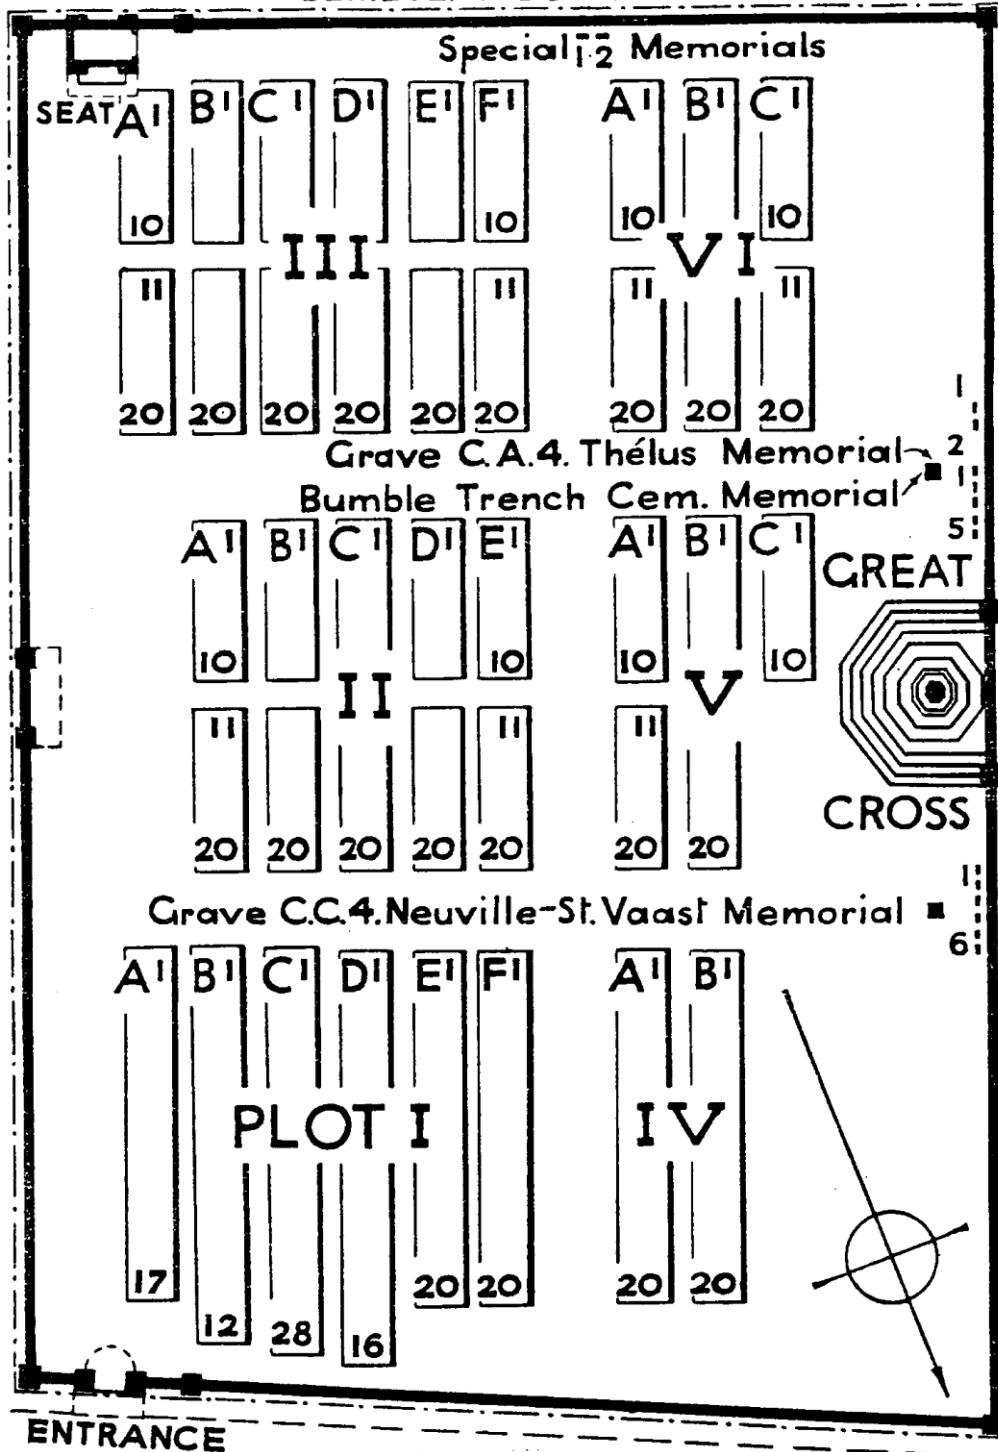

CEMETERY BOUNDARY

1/4 MILES TO
FARBUS STA.

R O A D

700 YDS. TO
THELUS

BOIS-CARRE BRITISH CEMETERY, THELUS.