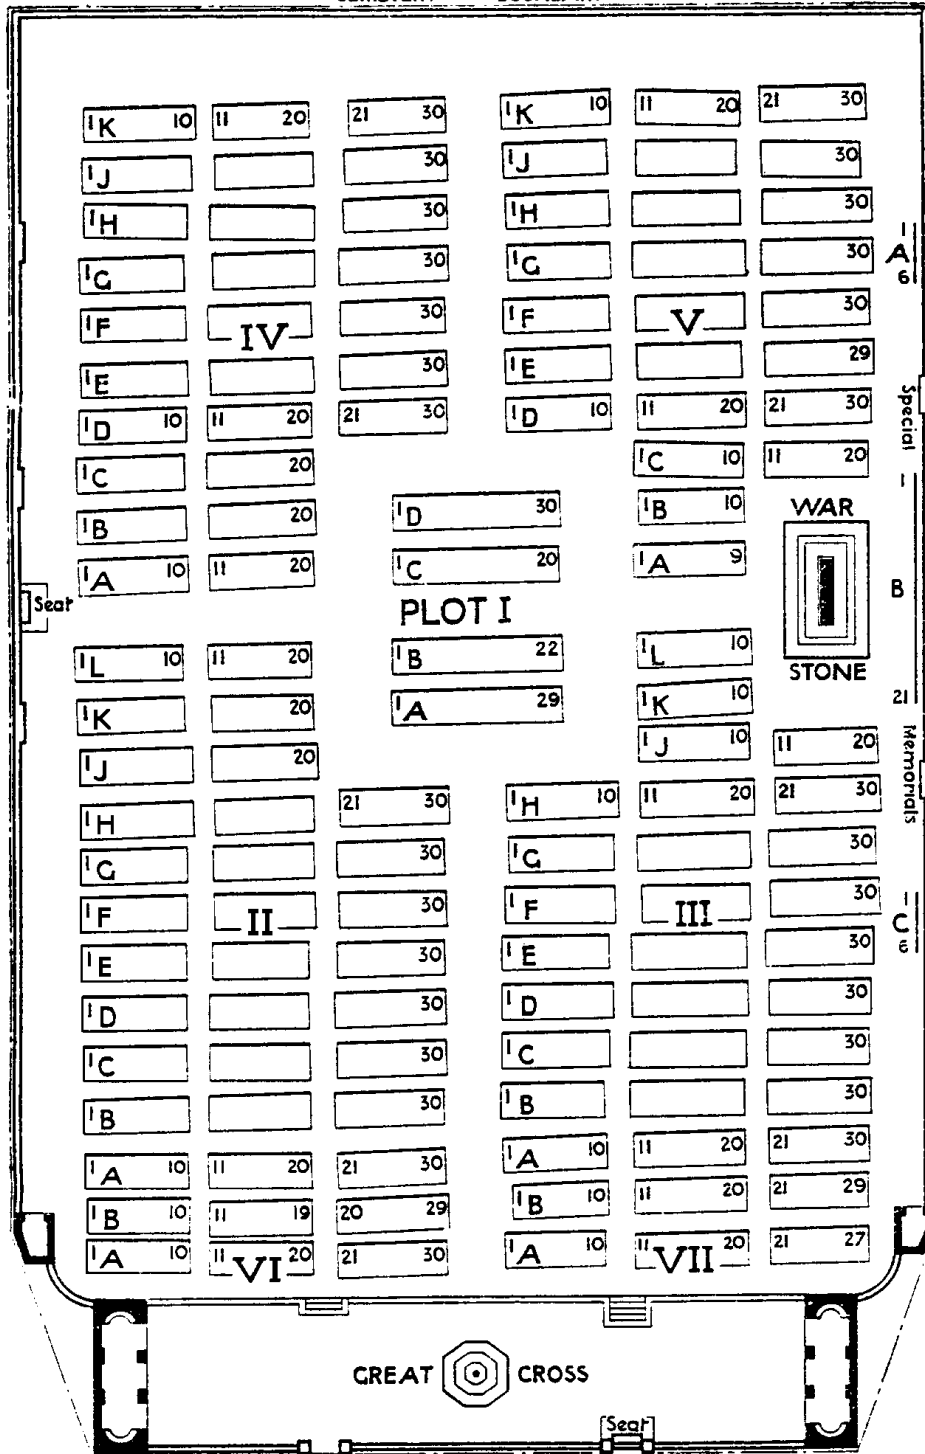

CEMETERY BOUNDARY

61 YARDS TO ROAD

HEBUTERNE
— 3/4 MILE — ROAD — BUCQUOY
2 1/2 MILES —

GOMMECOURT BRITISH CEMETERY No. 2, HEBUTERNE.