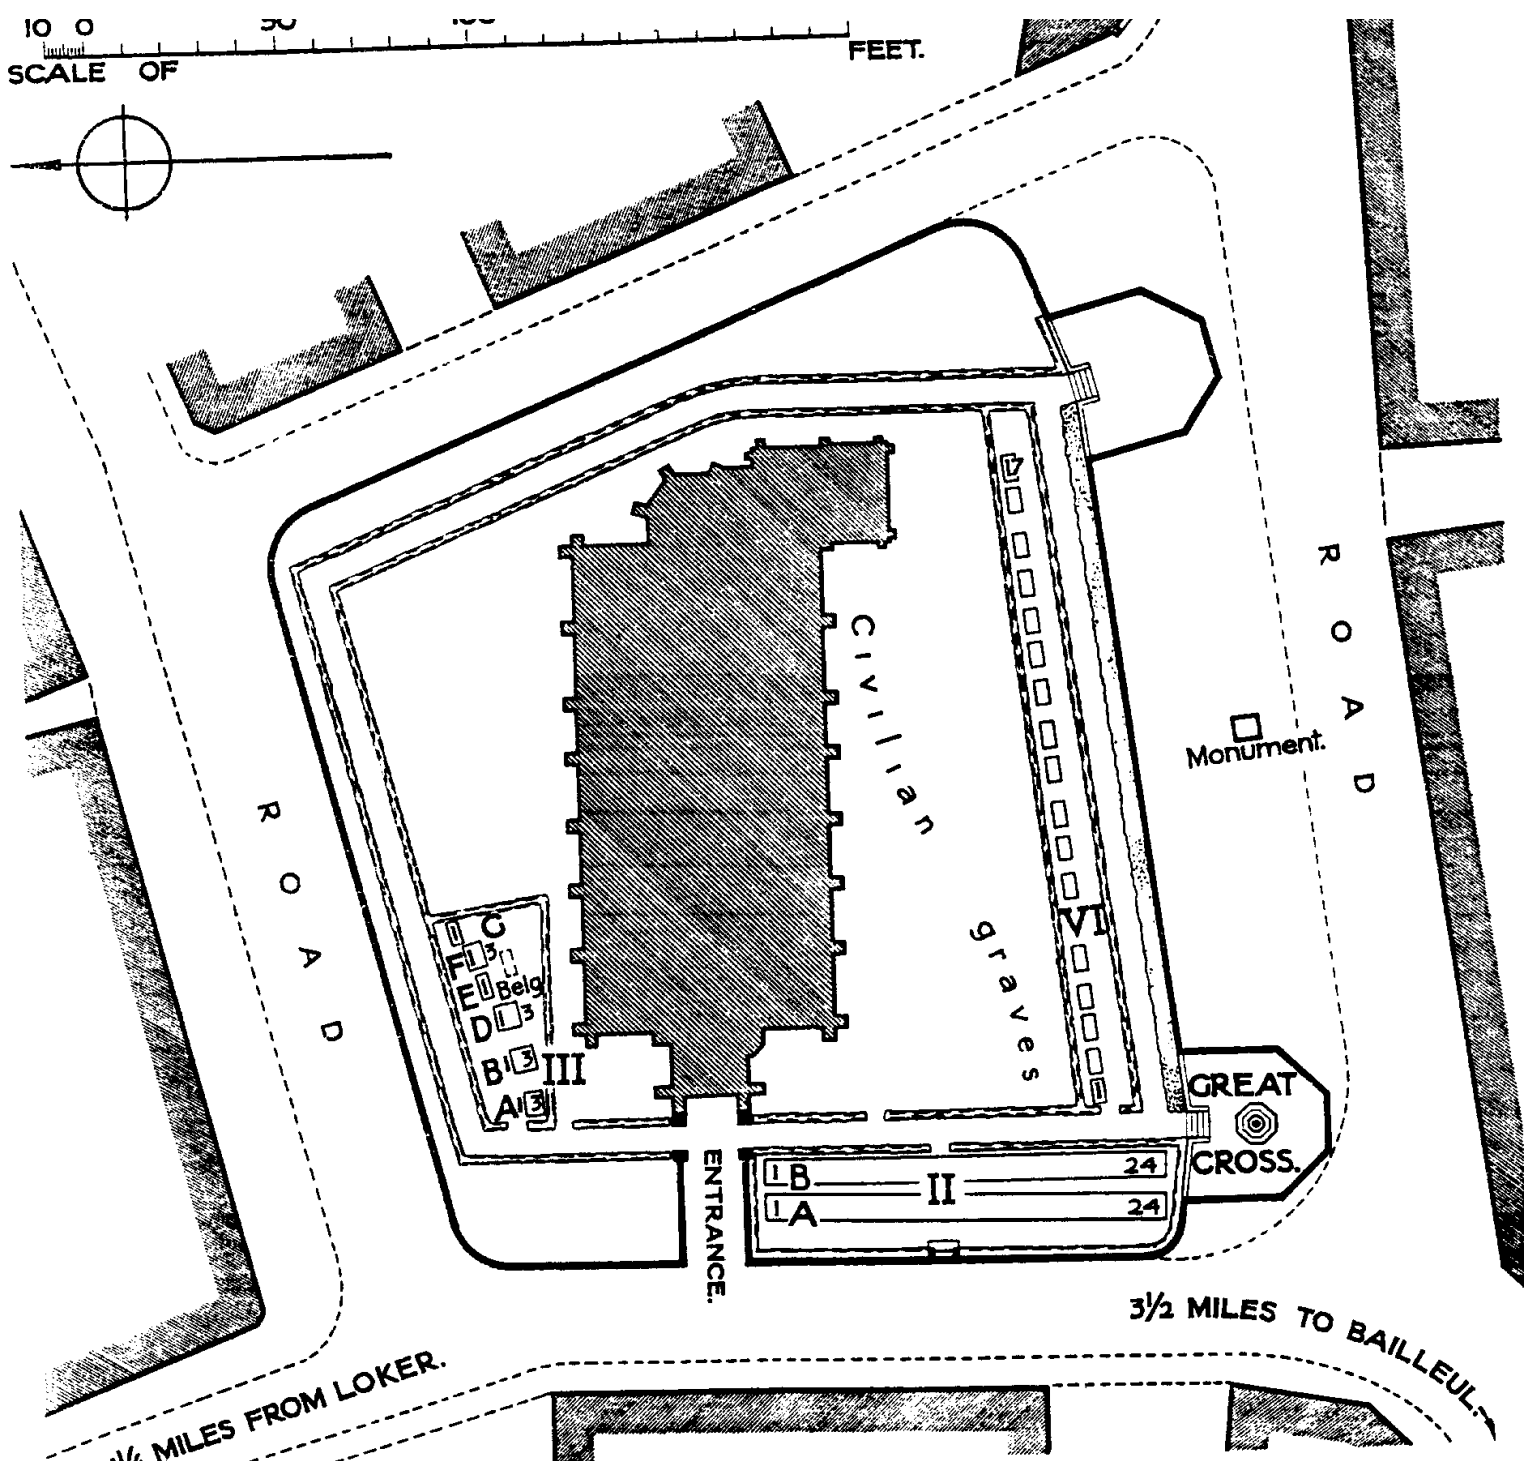

SCALE OF FEET.

1/4 MILES FROM LOKER.

3/2 MILES TO BAILLEUL

DRANOUTER CHURCHYARD.