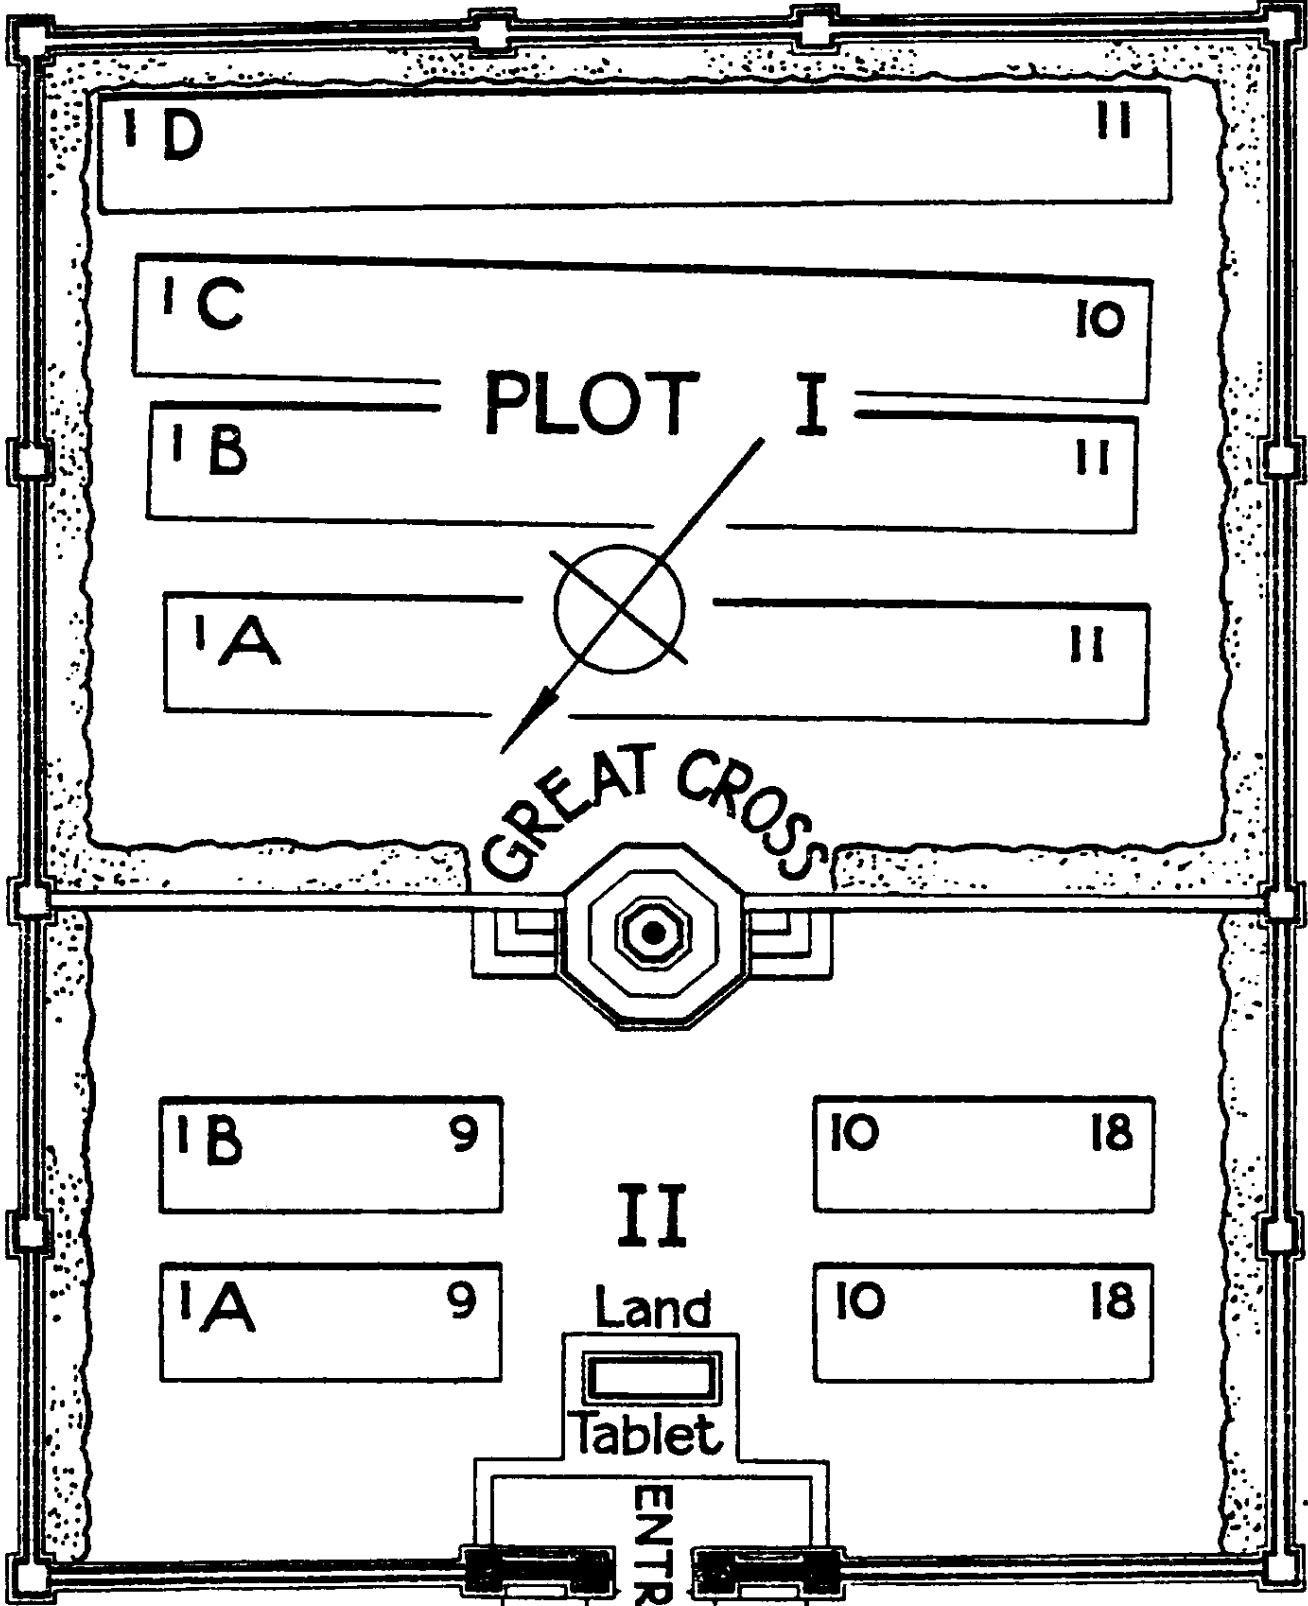

CEMETERY BOUNDARY

FROM YPRES 4 1/2 MILES TO KEMMEL 2 3/4 MILES ROAD

GODEZONNE FARM CEMETERY