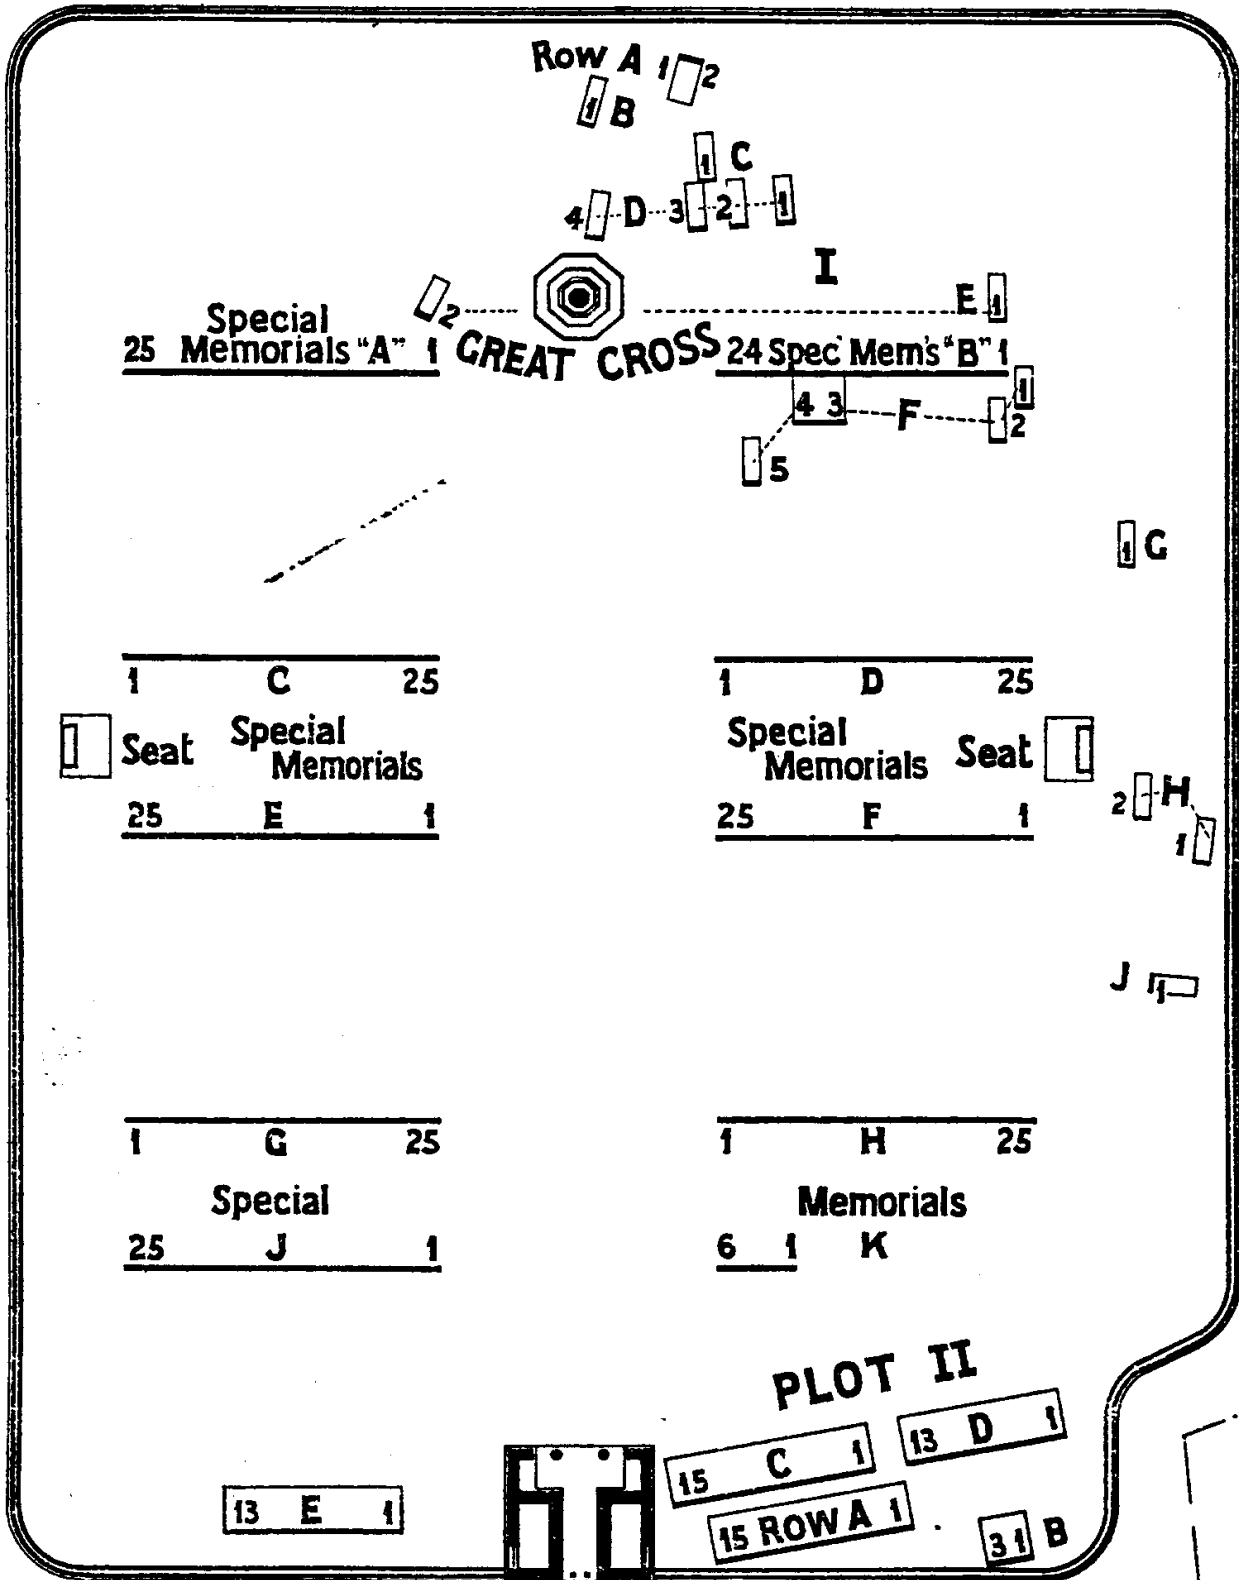

C E M E T E R Y B O U N D A R Y

D i t c h

D i t c h

Special Memorials "A" 1

GREAT CROSS

24 Spec Mem's "B" 1

1	C	25
Seat	Special Memorials	
25	E	1

1	D	25
Special Memorials	Seat	
25	F	1

1	G	25
Special		
25	J	1

1	H	25
Memorials		
6	K	

PLOT II

13 E 1

15 C 1

13 D 1

15 ROW A 1

31 B

ENTRANCE

ZILLEBEKE 1 1/4 MILES.
YPRES 3 1/2 MILES.

T R A C K

MAPLE COPSE CEMETERY, ZILLEBEKE