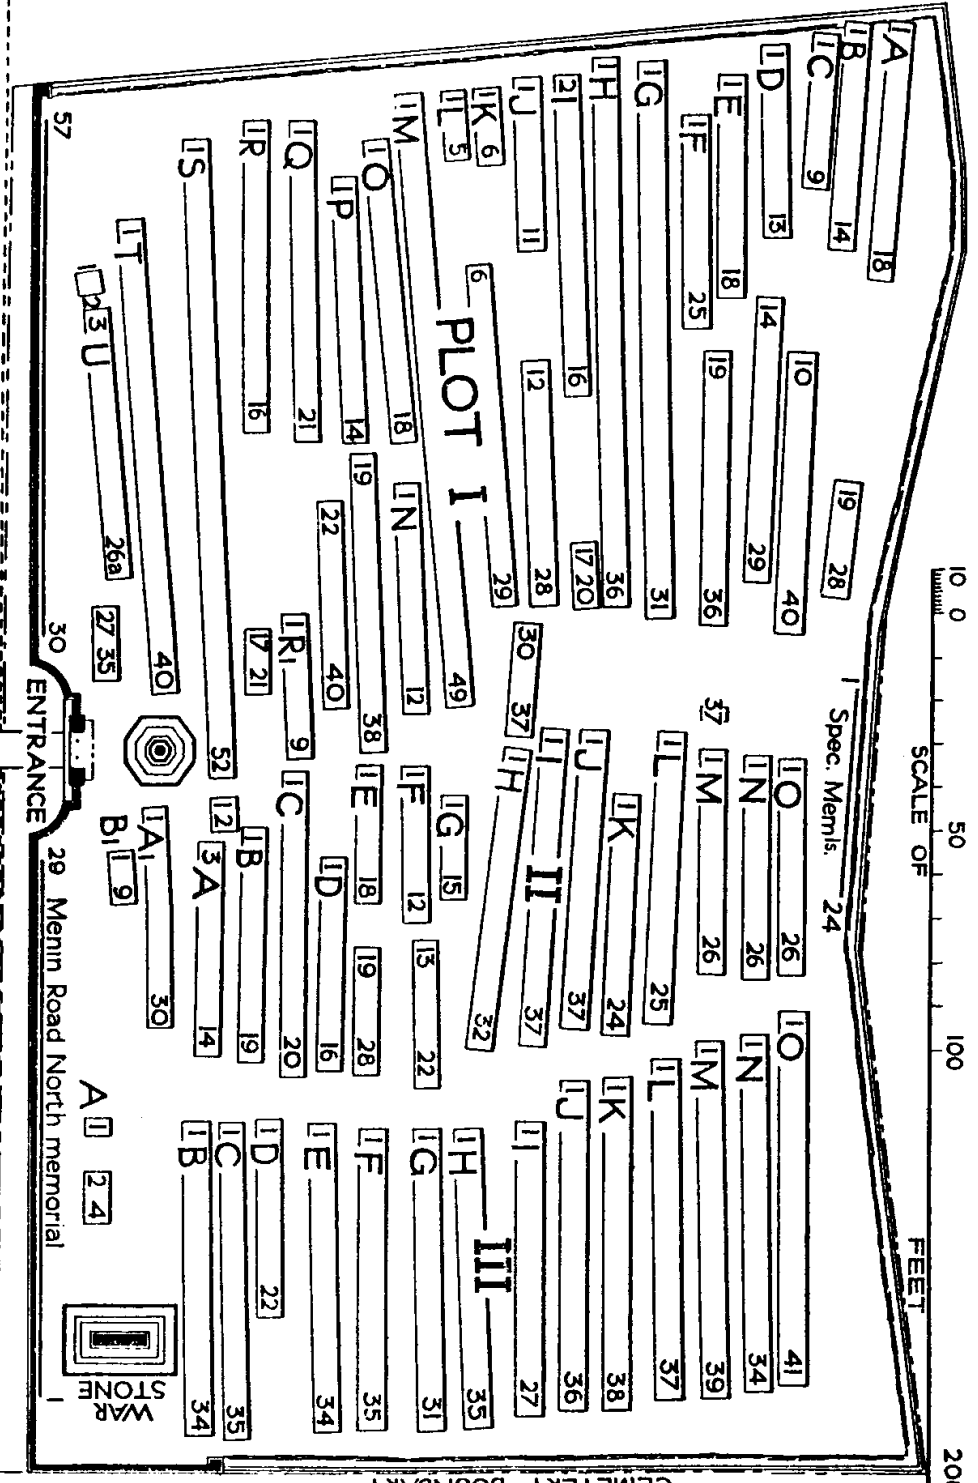

CEMETERY BOUNDARY

10 MILES FROM MENIN STATION

1/2 MILES TO YPRES STATION

R O A D

MENIN ROAD SOUTH MILITARY CEMETERY, YPRES