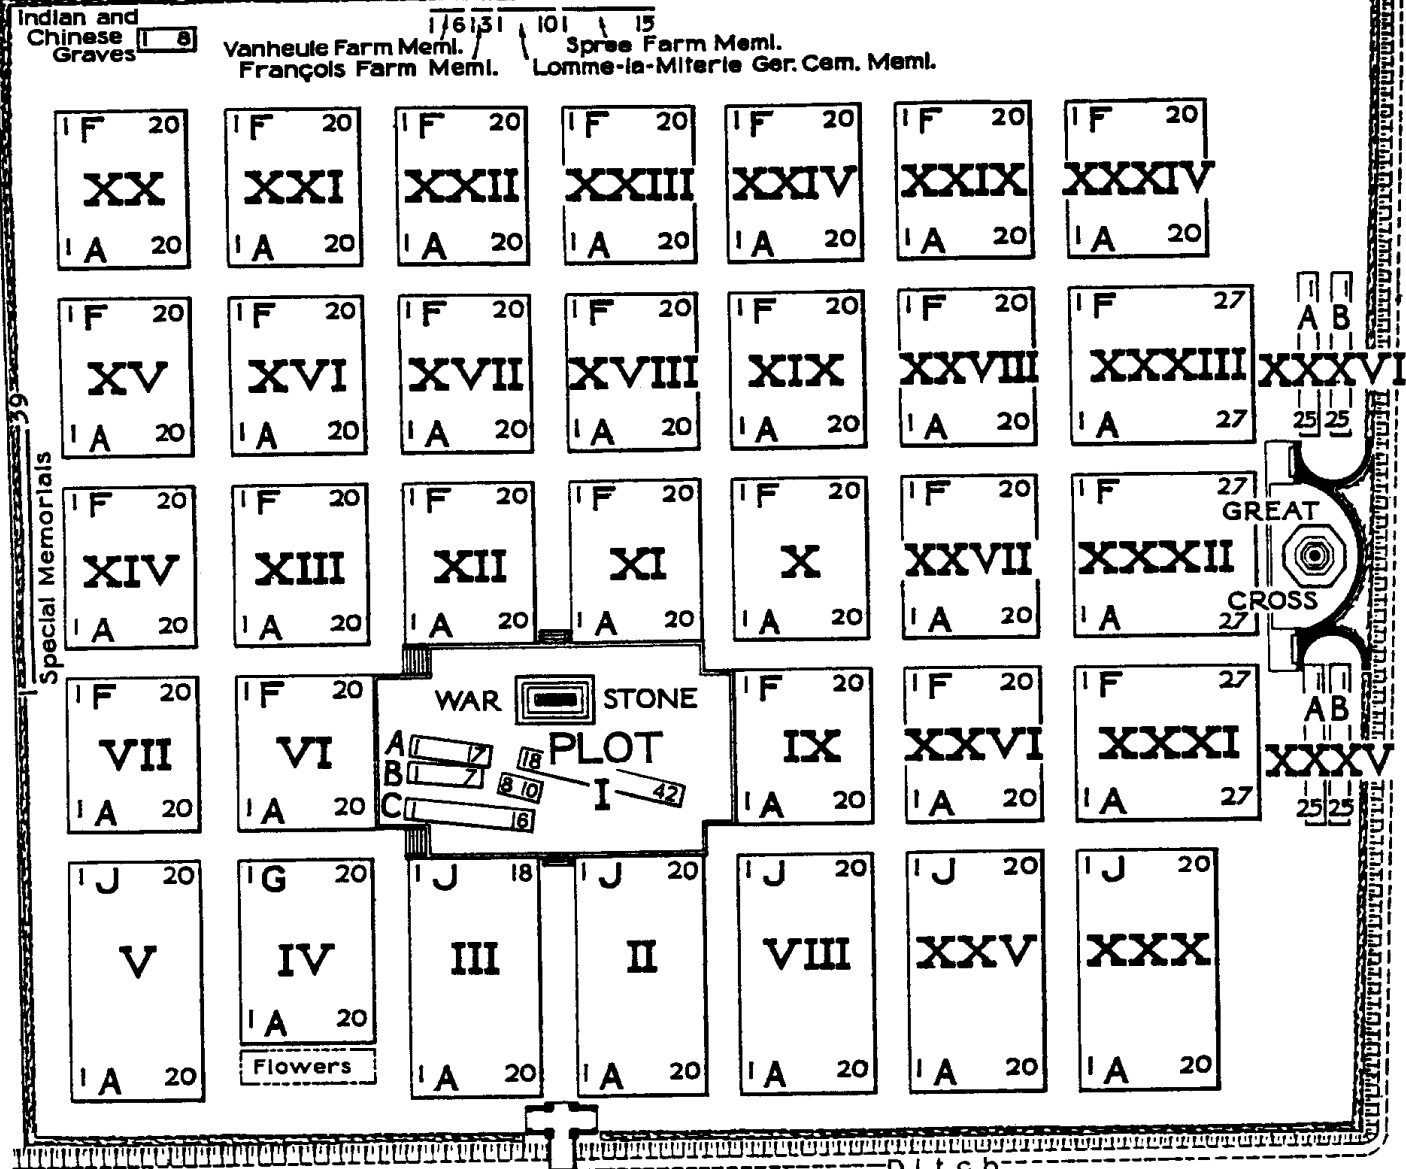

CEMETERY BOUNDARY

FROM YPRES STATION 2 1/4 MILES ENTRANCE

ROAD

TO ST. JULIE

NEW IRISH FARM CEMETERY, ST. JEAN-LES-YPRES