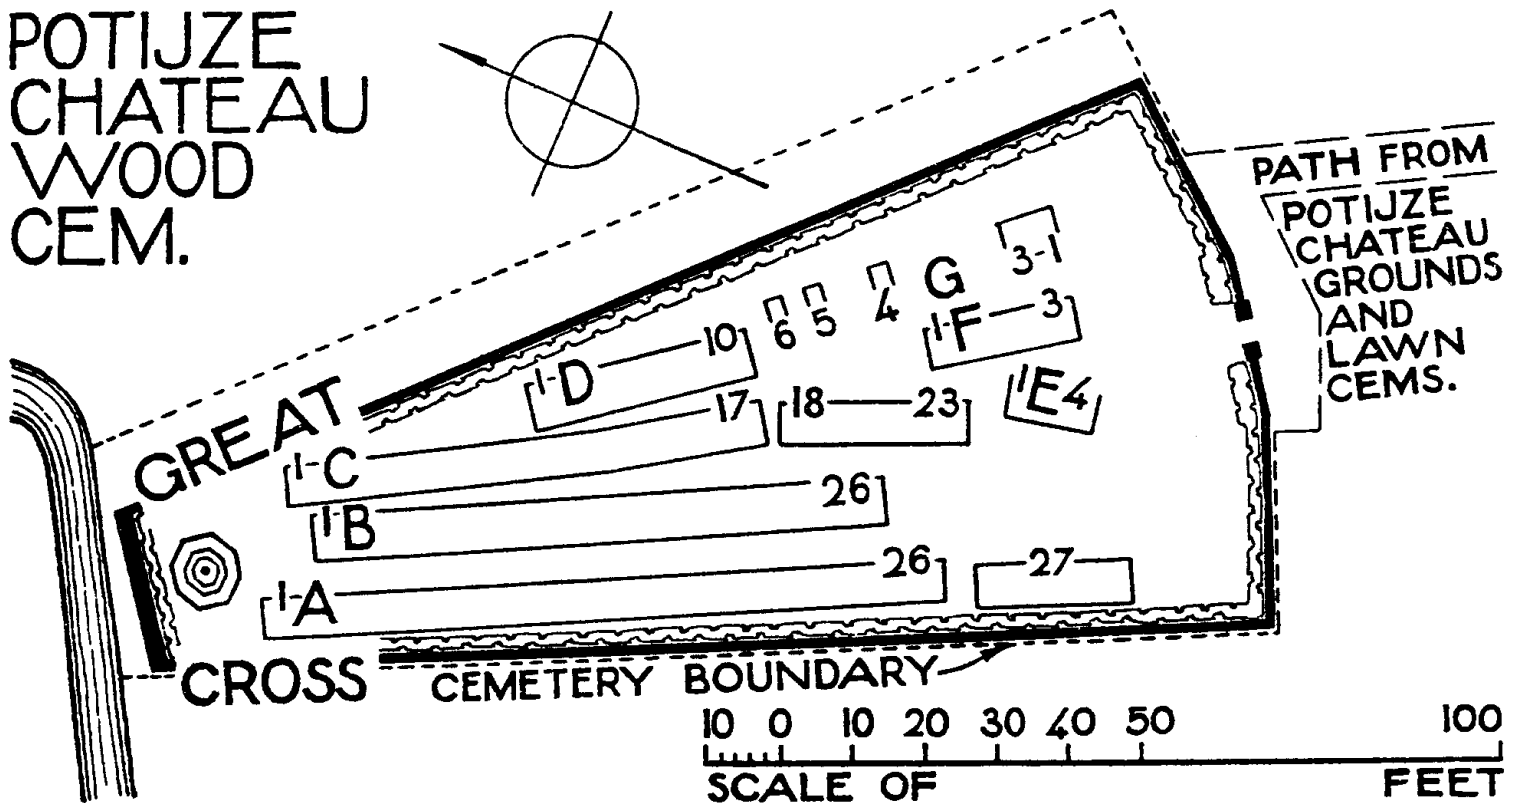

POTIJZE
CHATEAU
WOOD
CEM.

CROSS CEMETERY BOUNDARY

10 0 10 20 30 40 50 100
SCALE OF FEET