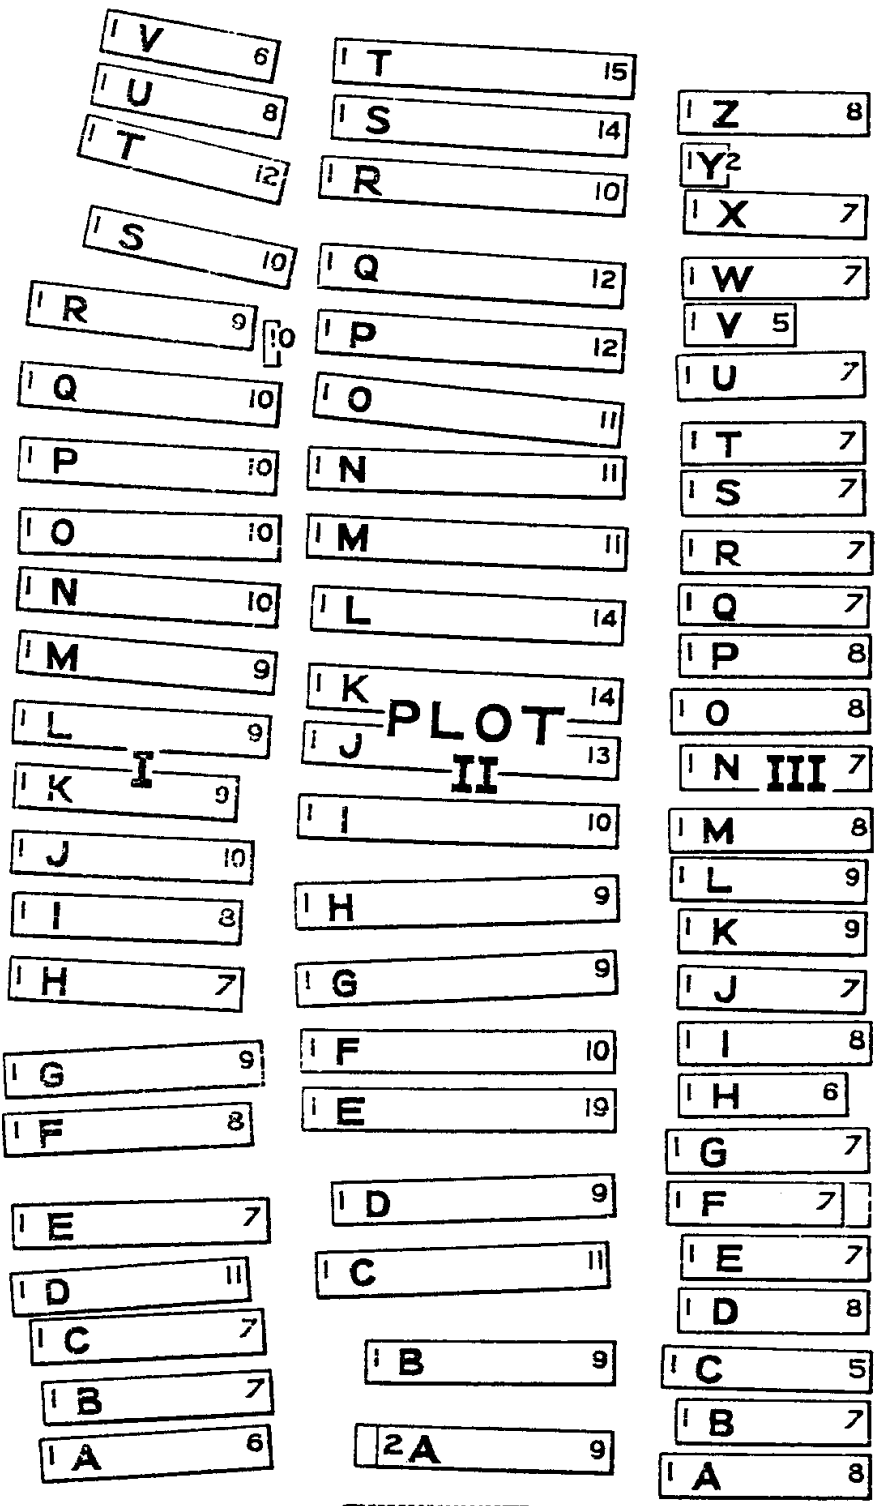

GREAT CROSS

Special Memorial
Rows | W 6

CEMETERY BOUNDARY

BY-ROAD

TO YPRES STATION
4 1/4 MILES

WAR

STONE

ENTRANCE

RIDGE WOOD MILITARY CEMETERY