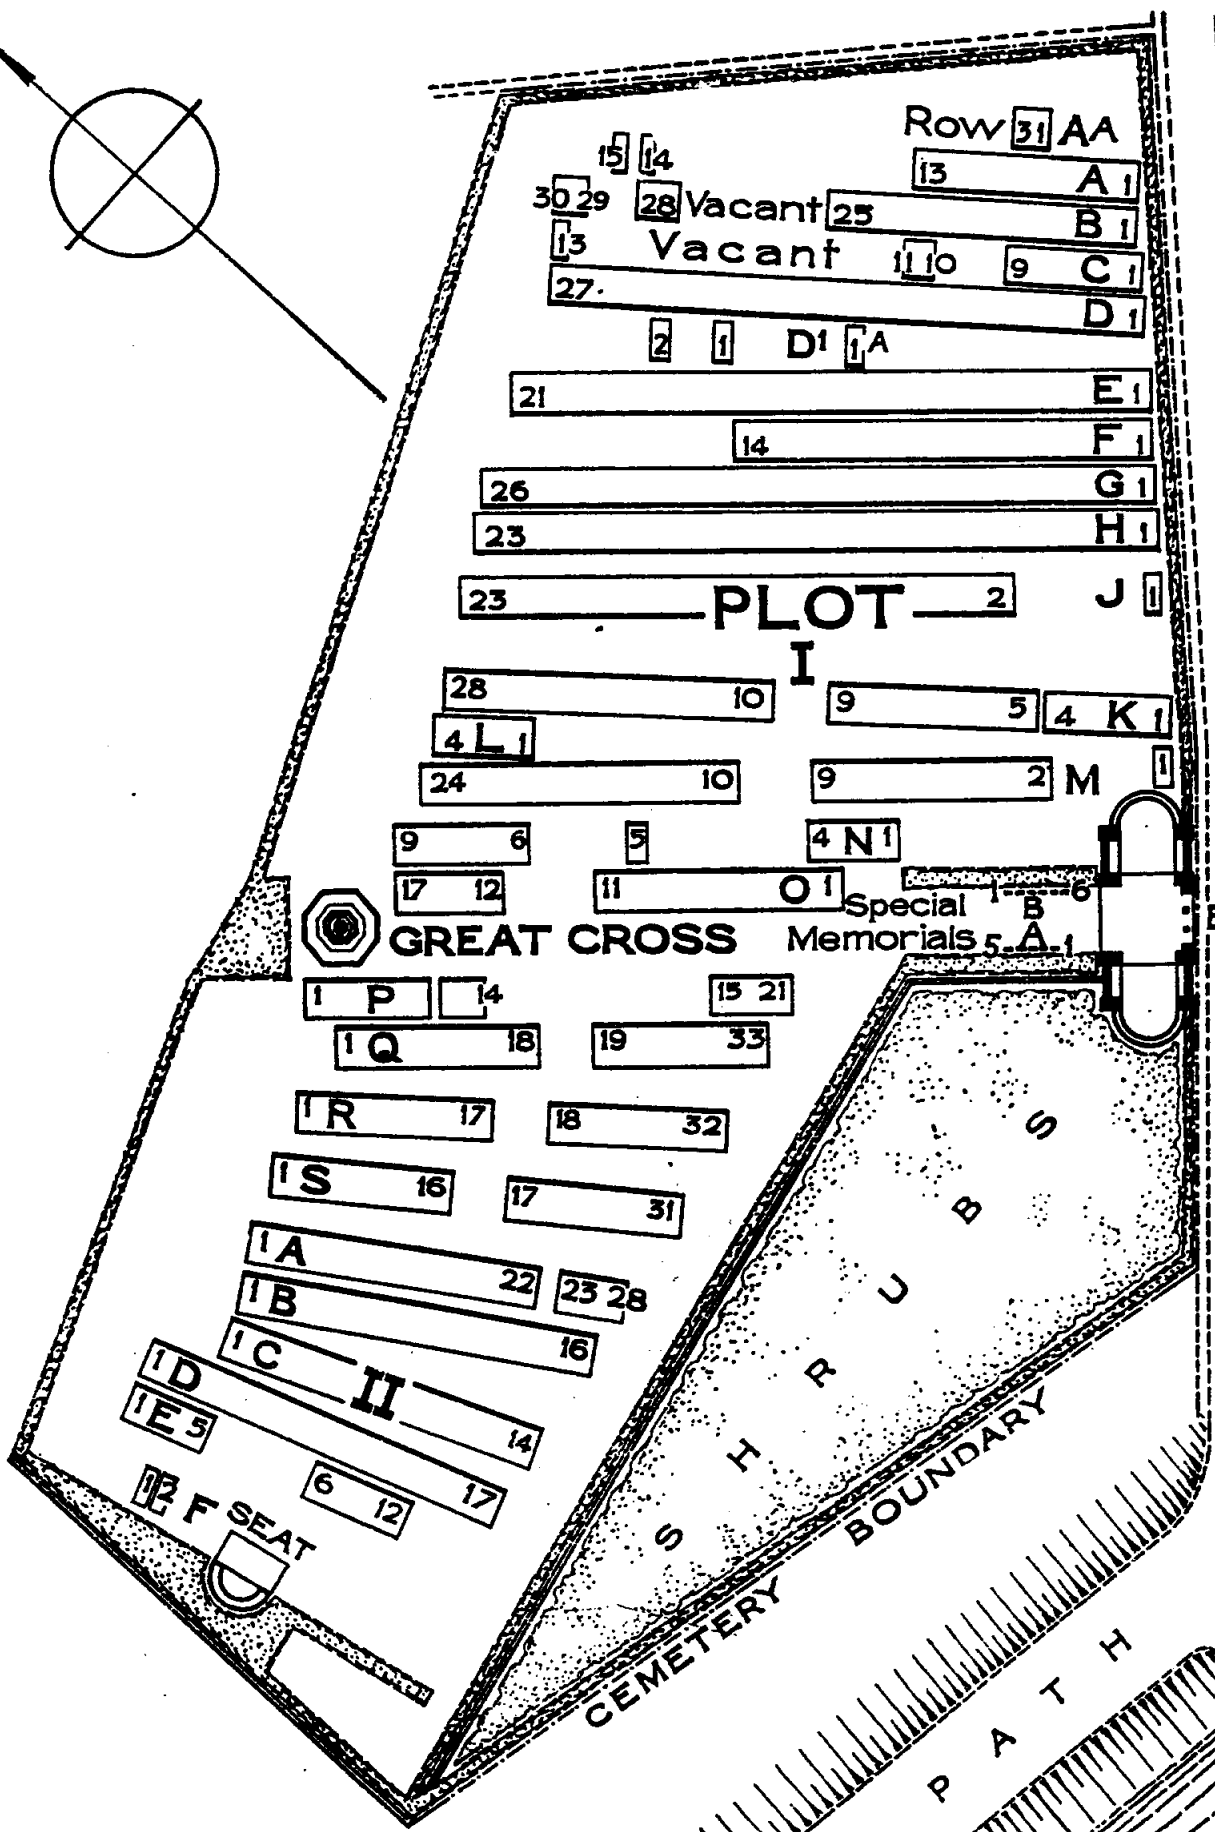

TO ZILLEBEKE HALTE  
1 1/2 MILES

D  
A  
O  
R

FROM YOORMEELE  
STATION  
1/4 MILES  
3/2 MILES  
FROM YPRES

SPOILBANK CEMETERY, ZILLEBEKE.