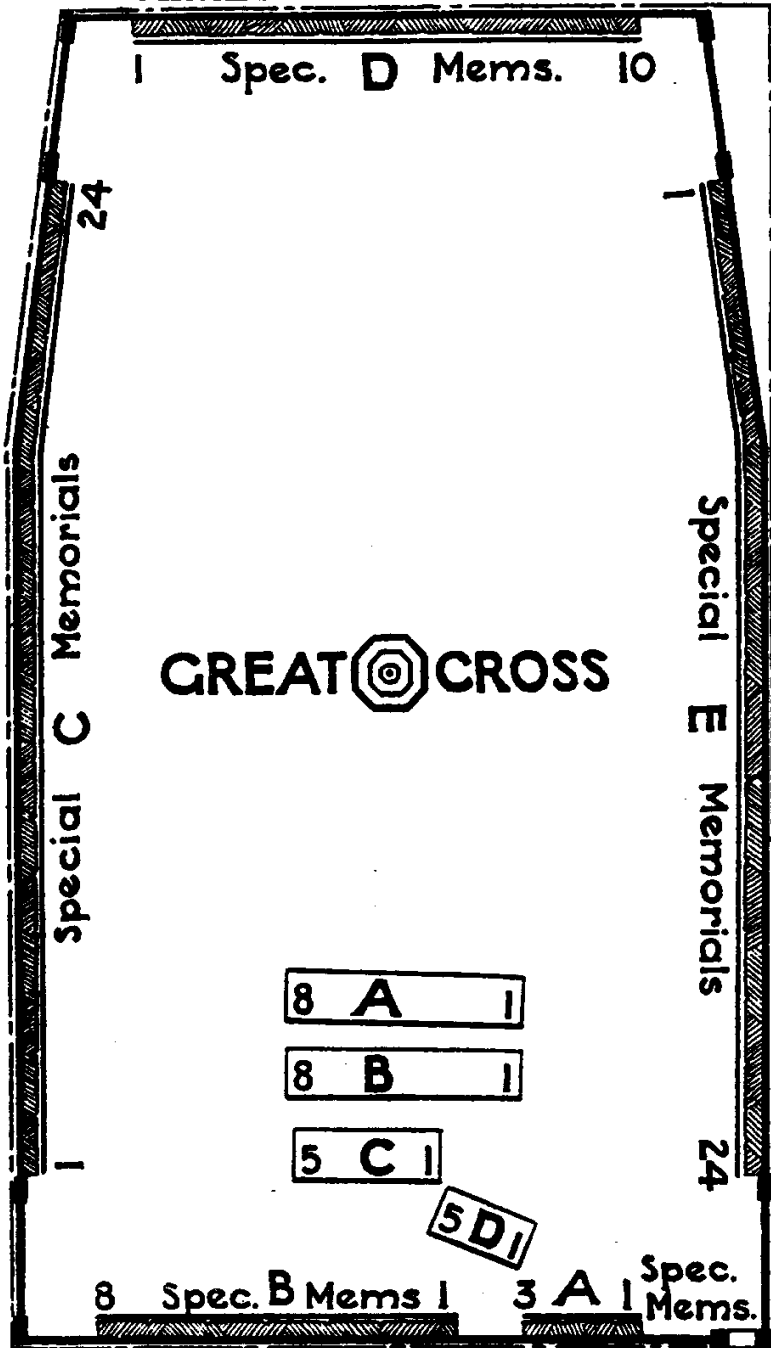

CEMETERY BOUNDARY

ENTRANCE
59 YDS. TO ROAD

ZILLEBEKE ROAD YPRES
1/4 MILE 2 MILES
10 0 50 100
SCALE OF FEET

TUILERIES BRITISH CEMETERY,
ZILLEBEKE.