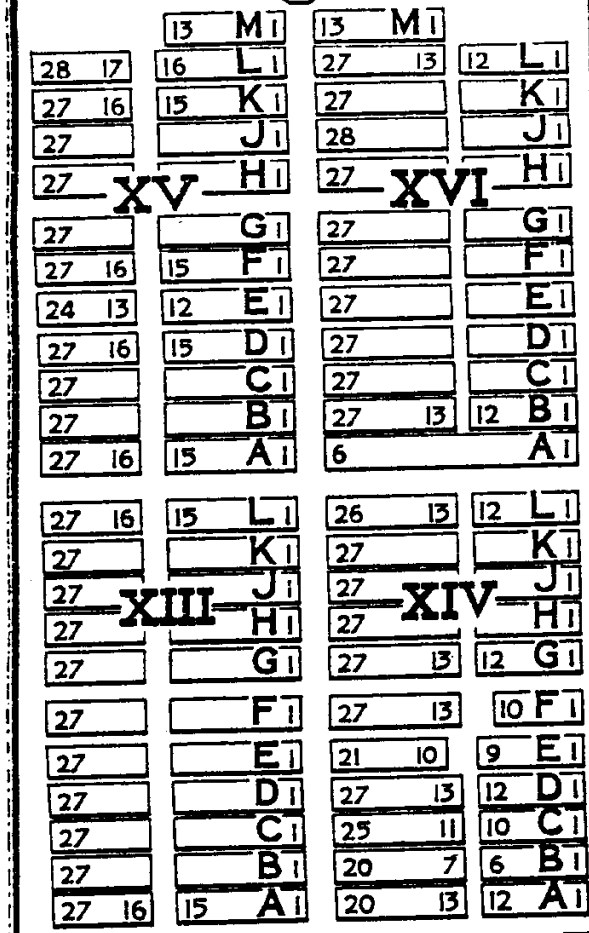

GREAT CROSS

TO YPRES STATION
2 7/8 MILES

ENTRANCE
FROM YPRES STATION 3 1/8 MILES TO VOORMEZELE 320 YARDS
ROAD

VOORMEZELE ENCLOSURE No 3