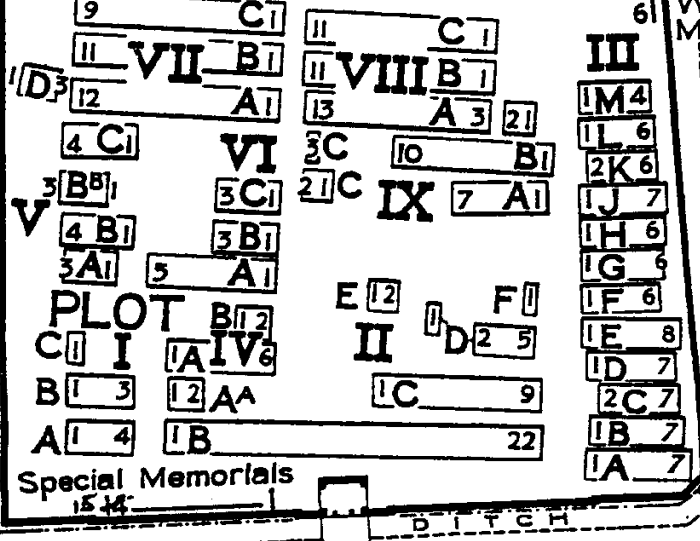

GREAT CROSS

TO YPRES STATION
2 7/8 MILES

ENTRANCE
FROM YPRES STATION 3 1/8 MILES TO VOORMEZELE 320 YARDS
ROAD

VOORMEZELE ENCLOSURE No 3