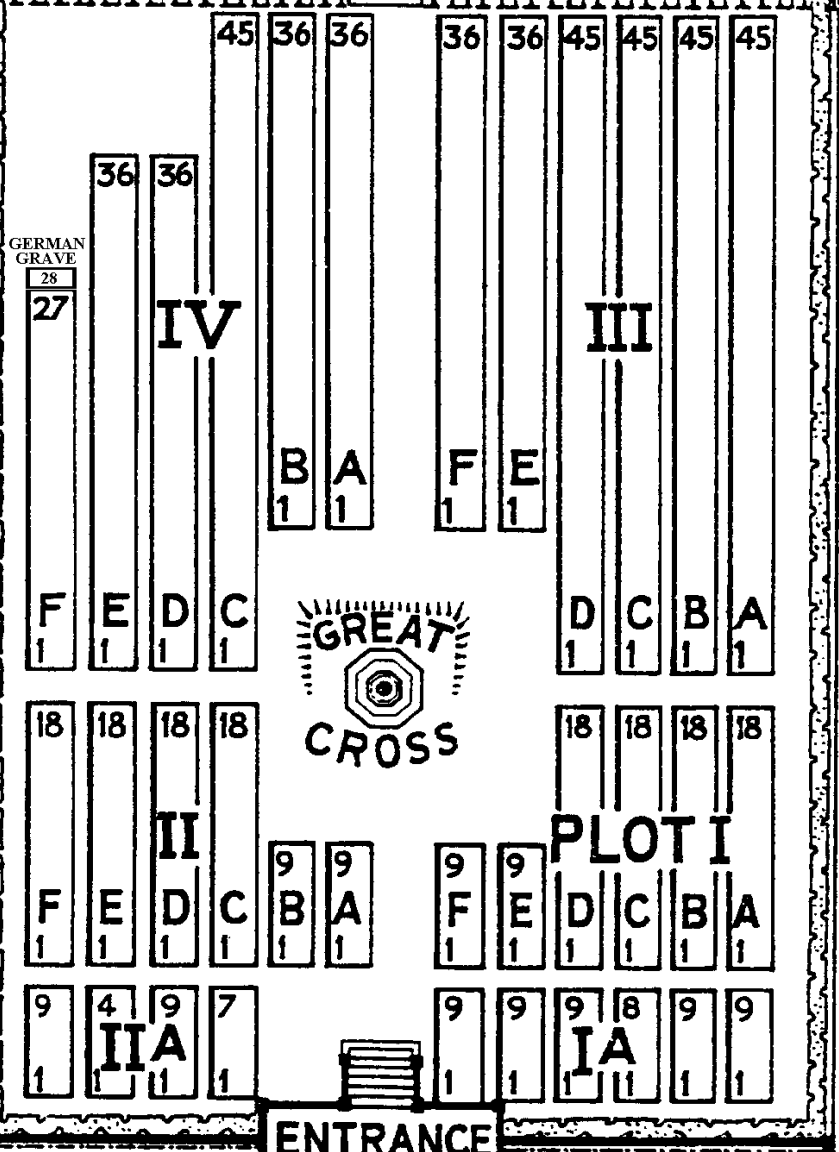

Special Memorials      Special Memorials

A

Seat

B

WAR  
STONE

- 1: "Rest & be thankful Farm" Meml.
- 3: R.E. (Beaver) Farm Memorial
- 4: Cemetery near
- 1: Rossignol Estamt. Memorial
- 5:

GERMAN GRAVE  
28  
27

CEMETERY BOUNDARY

KEMMEL ROAD WYTSCHAETE  
2 1/4 MILES 500 YARDS

WYTSCHAETE MILITARY CEMETERY