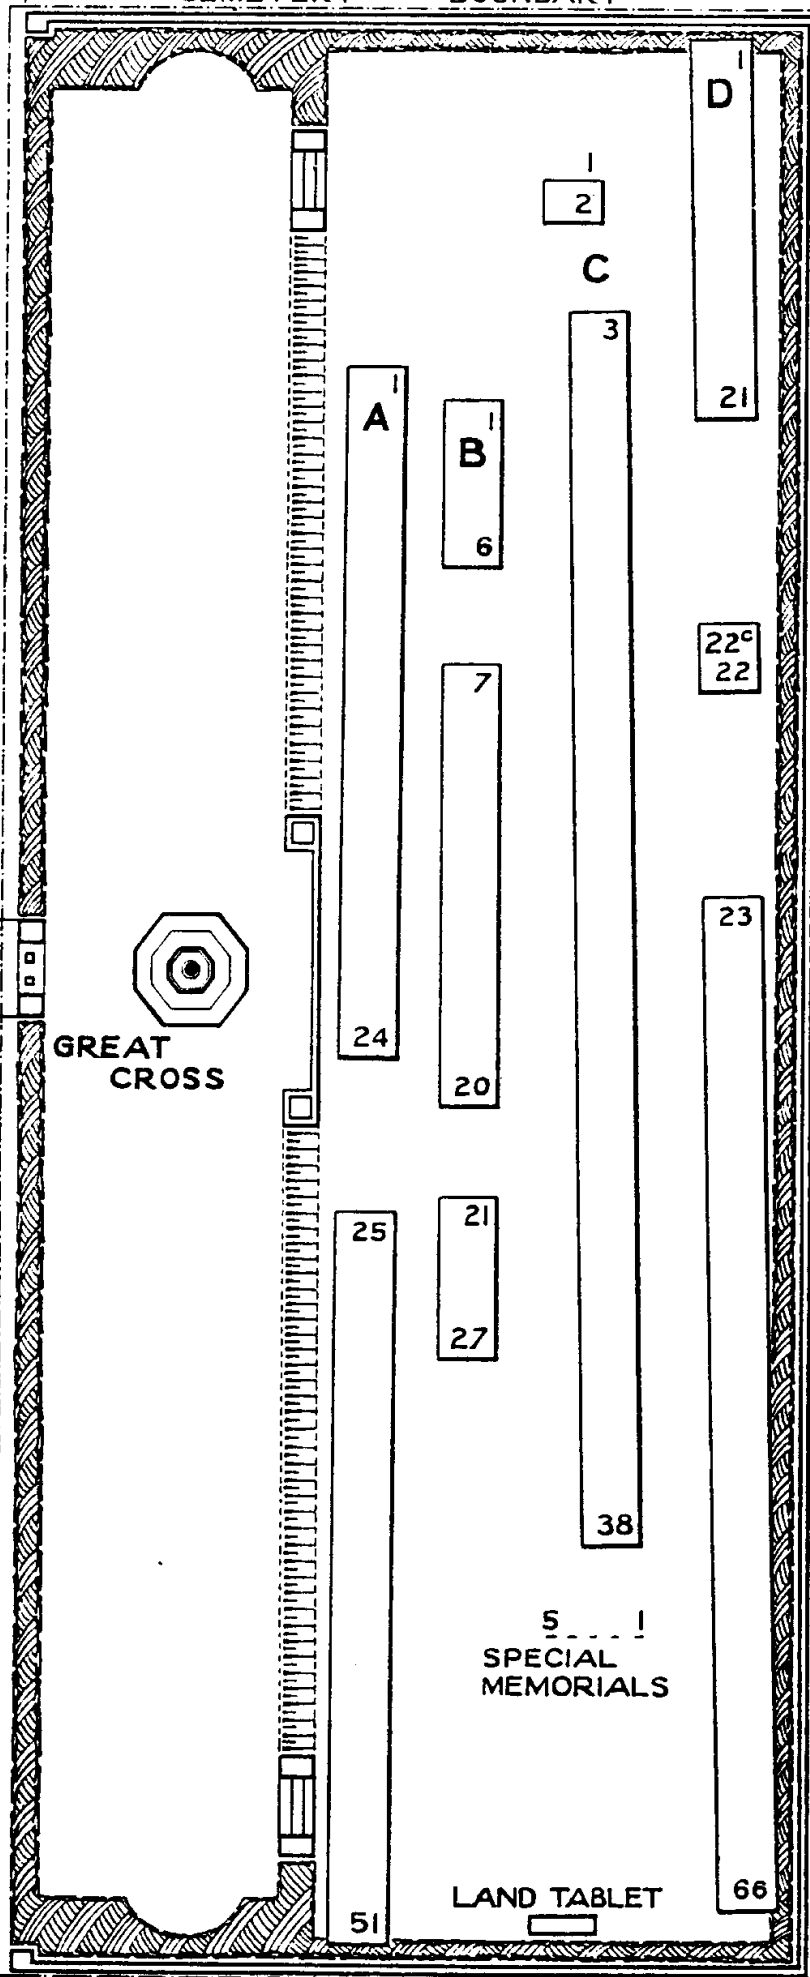

CEMETERY BOUNDARY

TO NEUVE-EGLISE STATION 3 1/4 MILES
TO BAILLEUL STATION 8 MILES

ENTRANCE

GREAT CROSS

TO LA BASSE-VILLE HALTE 3 3/4 MILES
TO WARNETON STATION 4 1/4 MILES

10 0 60
SCALE OF FEET

UNDERHILL FARM CEMETERY.